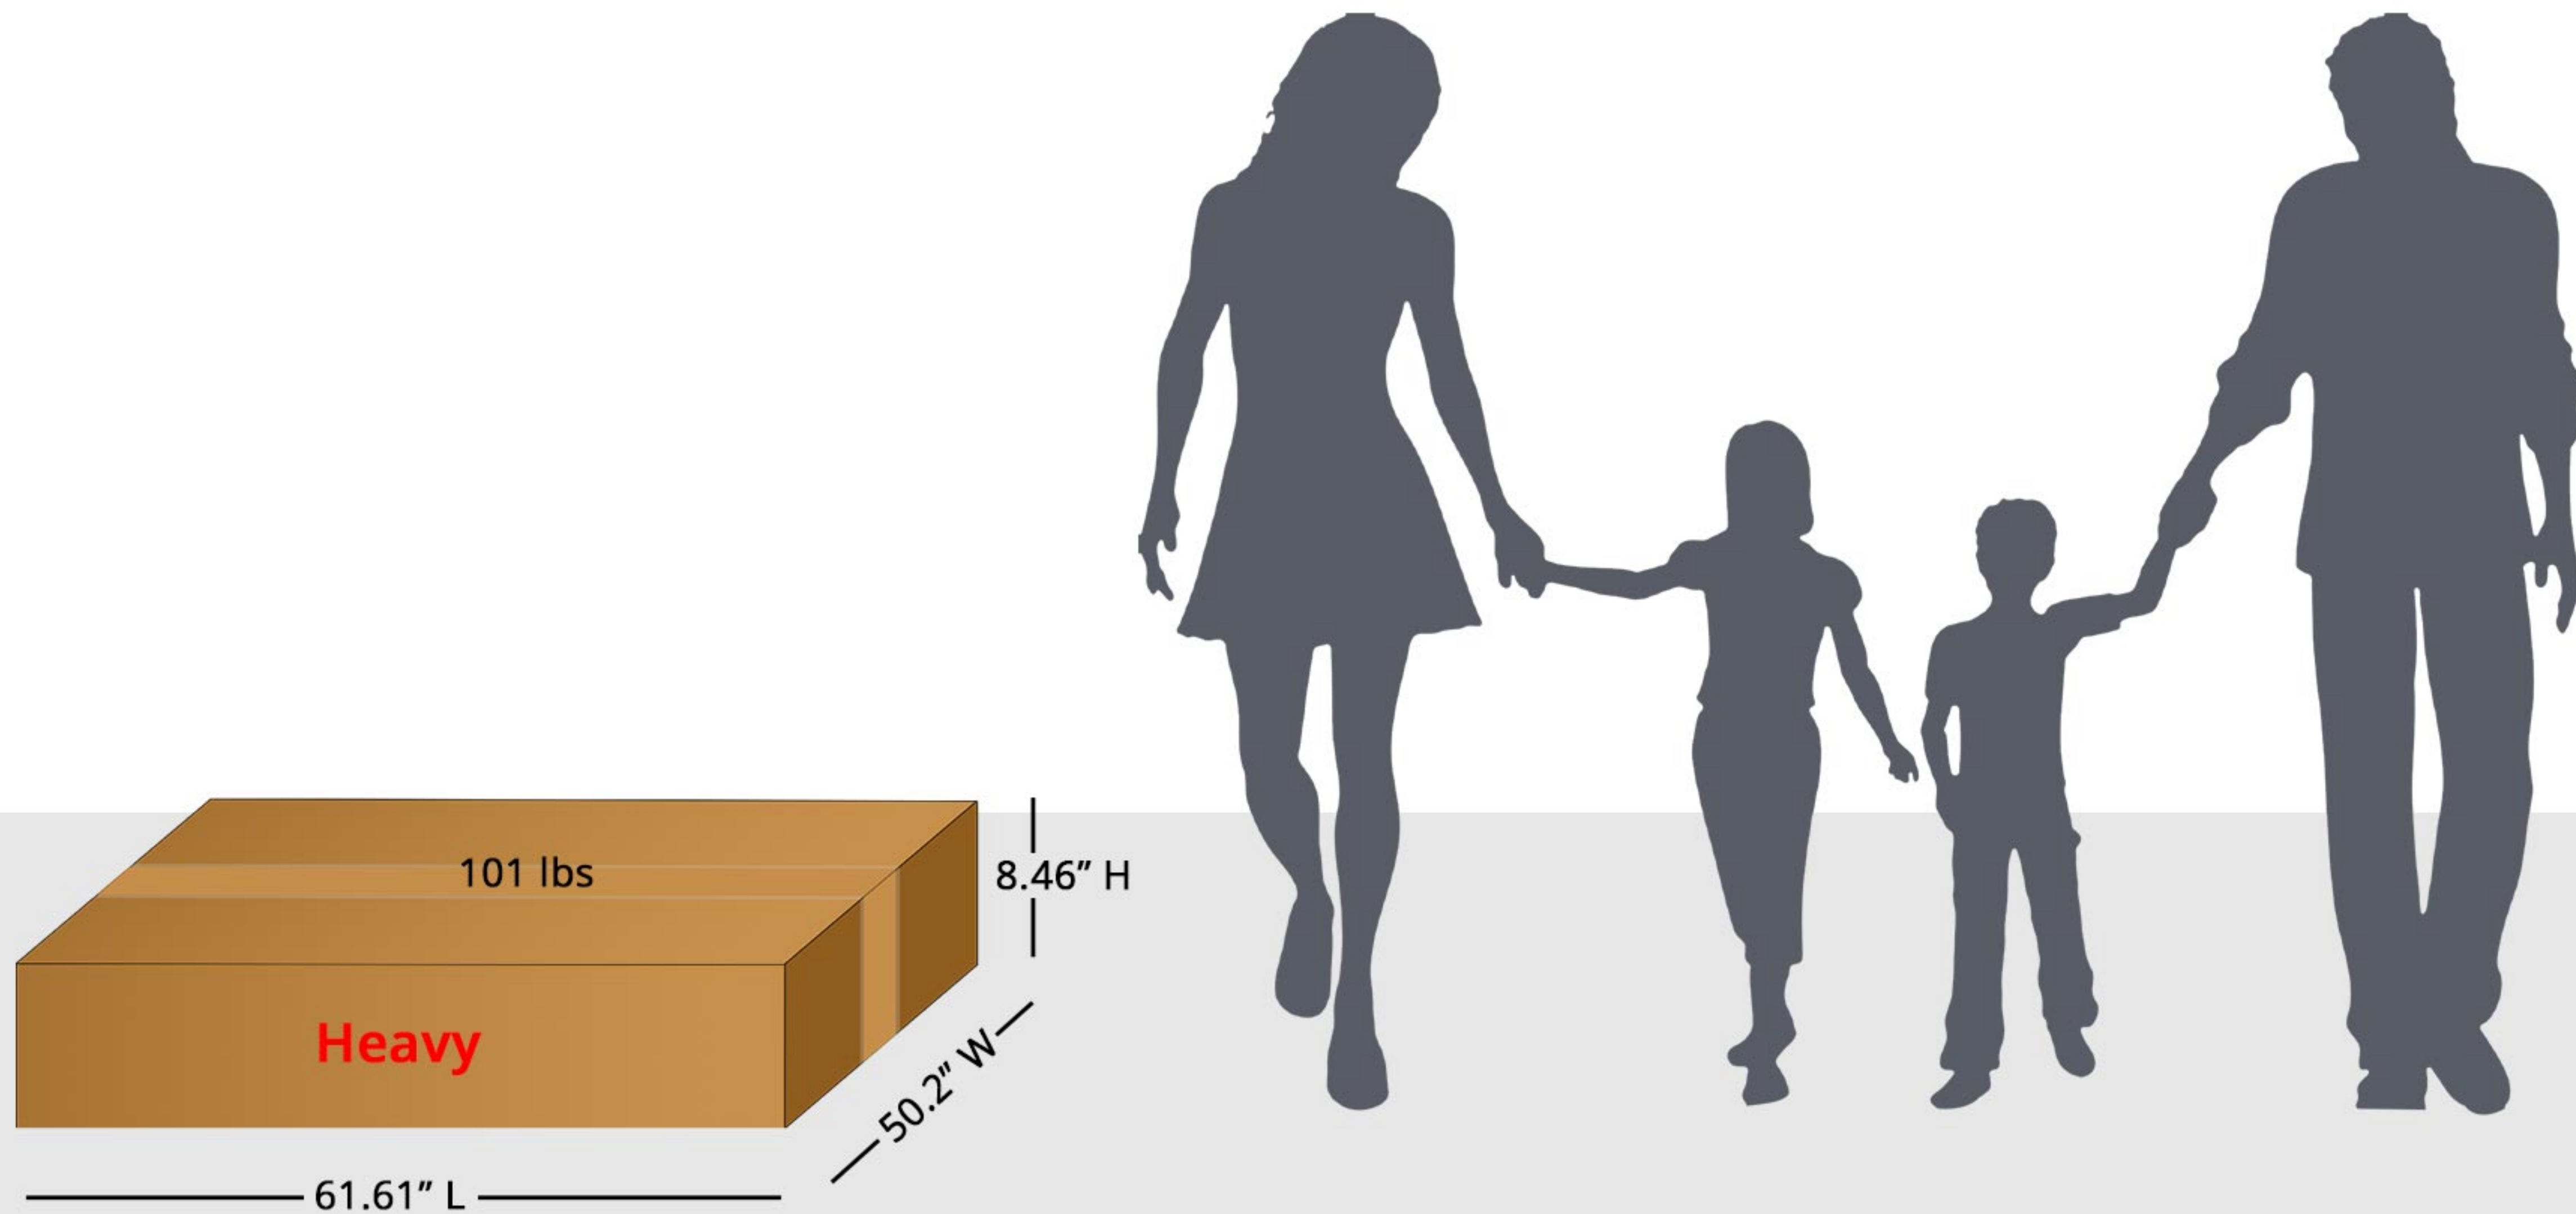

Dimensions: 61.61" L x 50.2 " W x 8.46" H

Weight: 101lbs

831_Santa_Fe_5_in_1_Convertible_Crib

Crib Box Vs Human

Crib Box Vs Human Vs Vehicle

SUV Trunk Dimensions:
≈ 48" W x 27" D x 42" H

Sedan Car Dimensions:
≈ 42" W x 38" D x 20" H