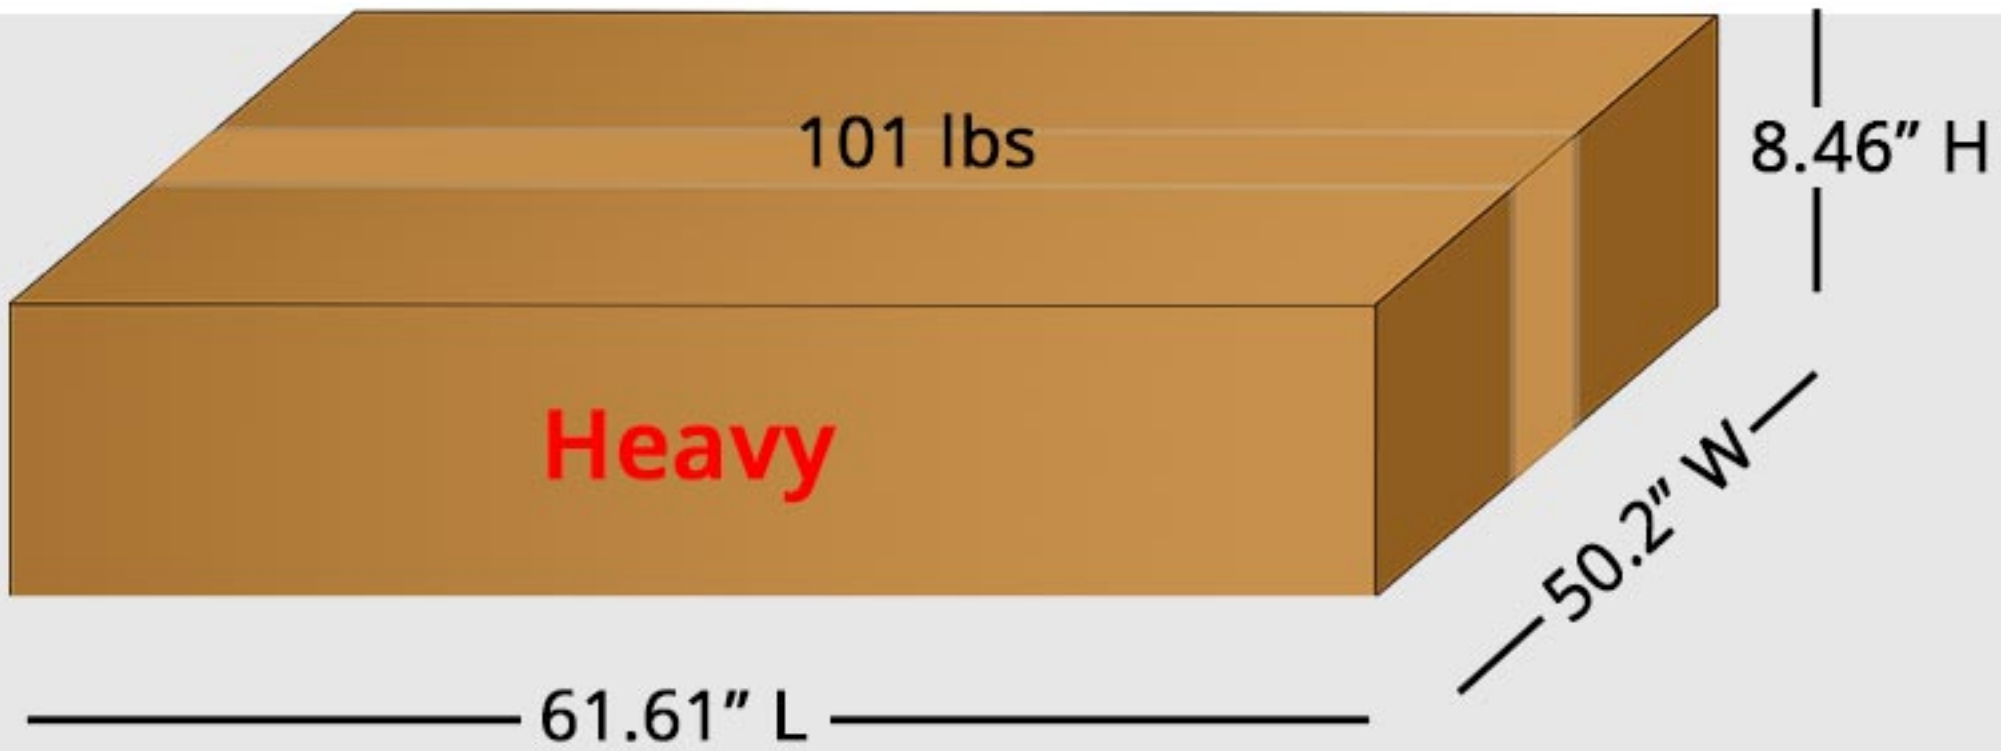

Dimensions: 61.61" L x 50.2 " W x 8.46" H

Weight: 101lbs

831_Santa_Fe_5_in_1_Convertible_Crib

Crib Box Vs Human

Crib Box Vs Human Vs Vehicle

SUV Trunk Dimensions:
≈ 48" W x 27" D x 42" H

Sedan Car Dimensions:
≈ 42" W x 38" D x 20" H