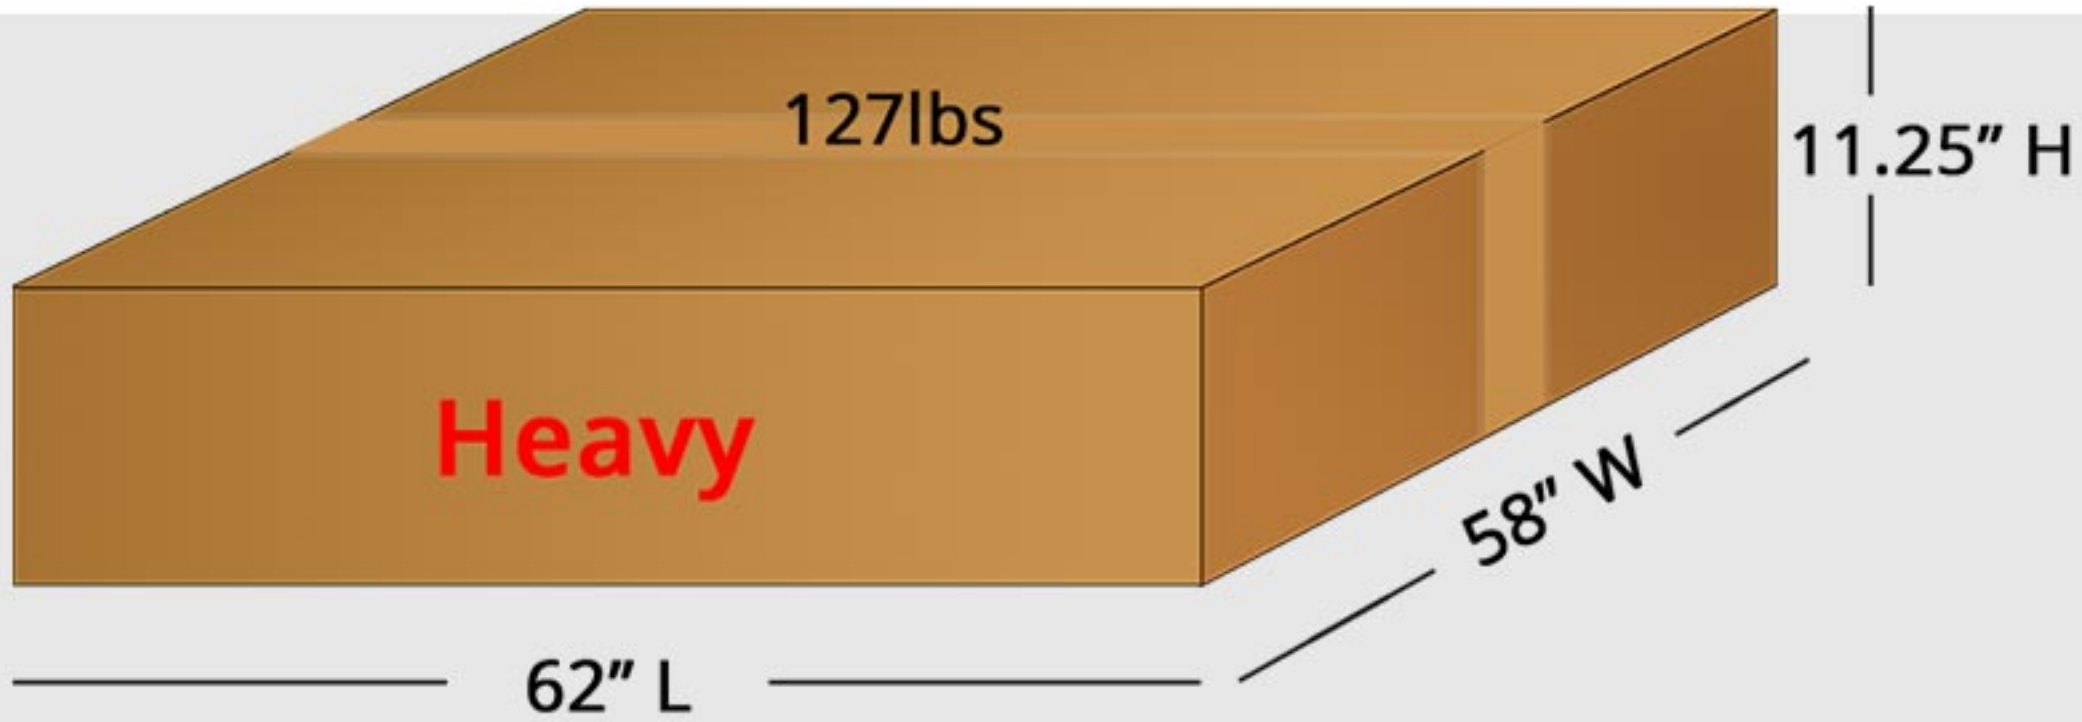

Dimensions: 62" L x 58" W x 11.25" H

Weight: 127lbs

832_Aurora_5_in_1_Convertible_Crib

Crib Box Vs Human

Crib Box Vs Human Vs Vehicle

SUV Trunk Dimensions:
≈ 48" W x 27" D x 42" H

Sedan Car Dimensions:
≈ 42" W x 38" D x 20" H