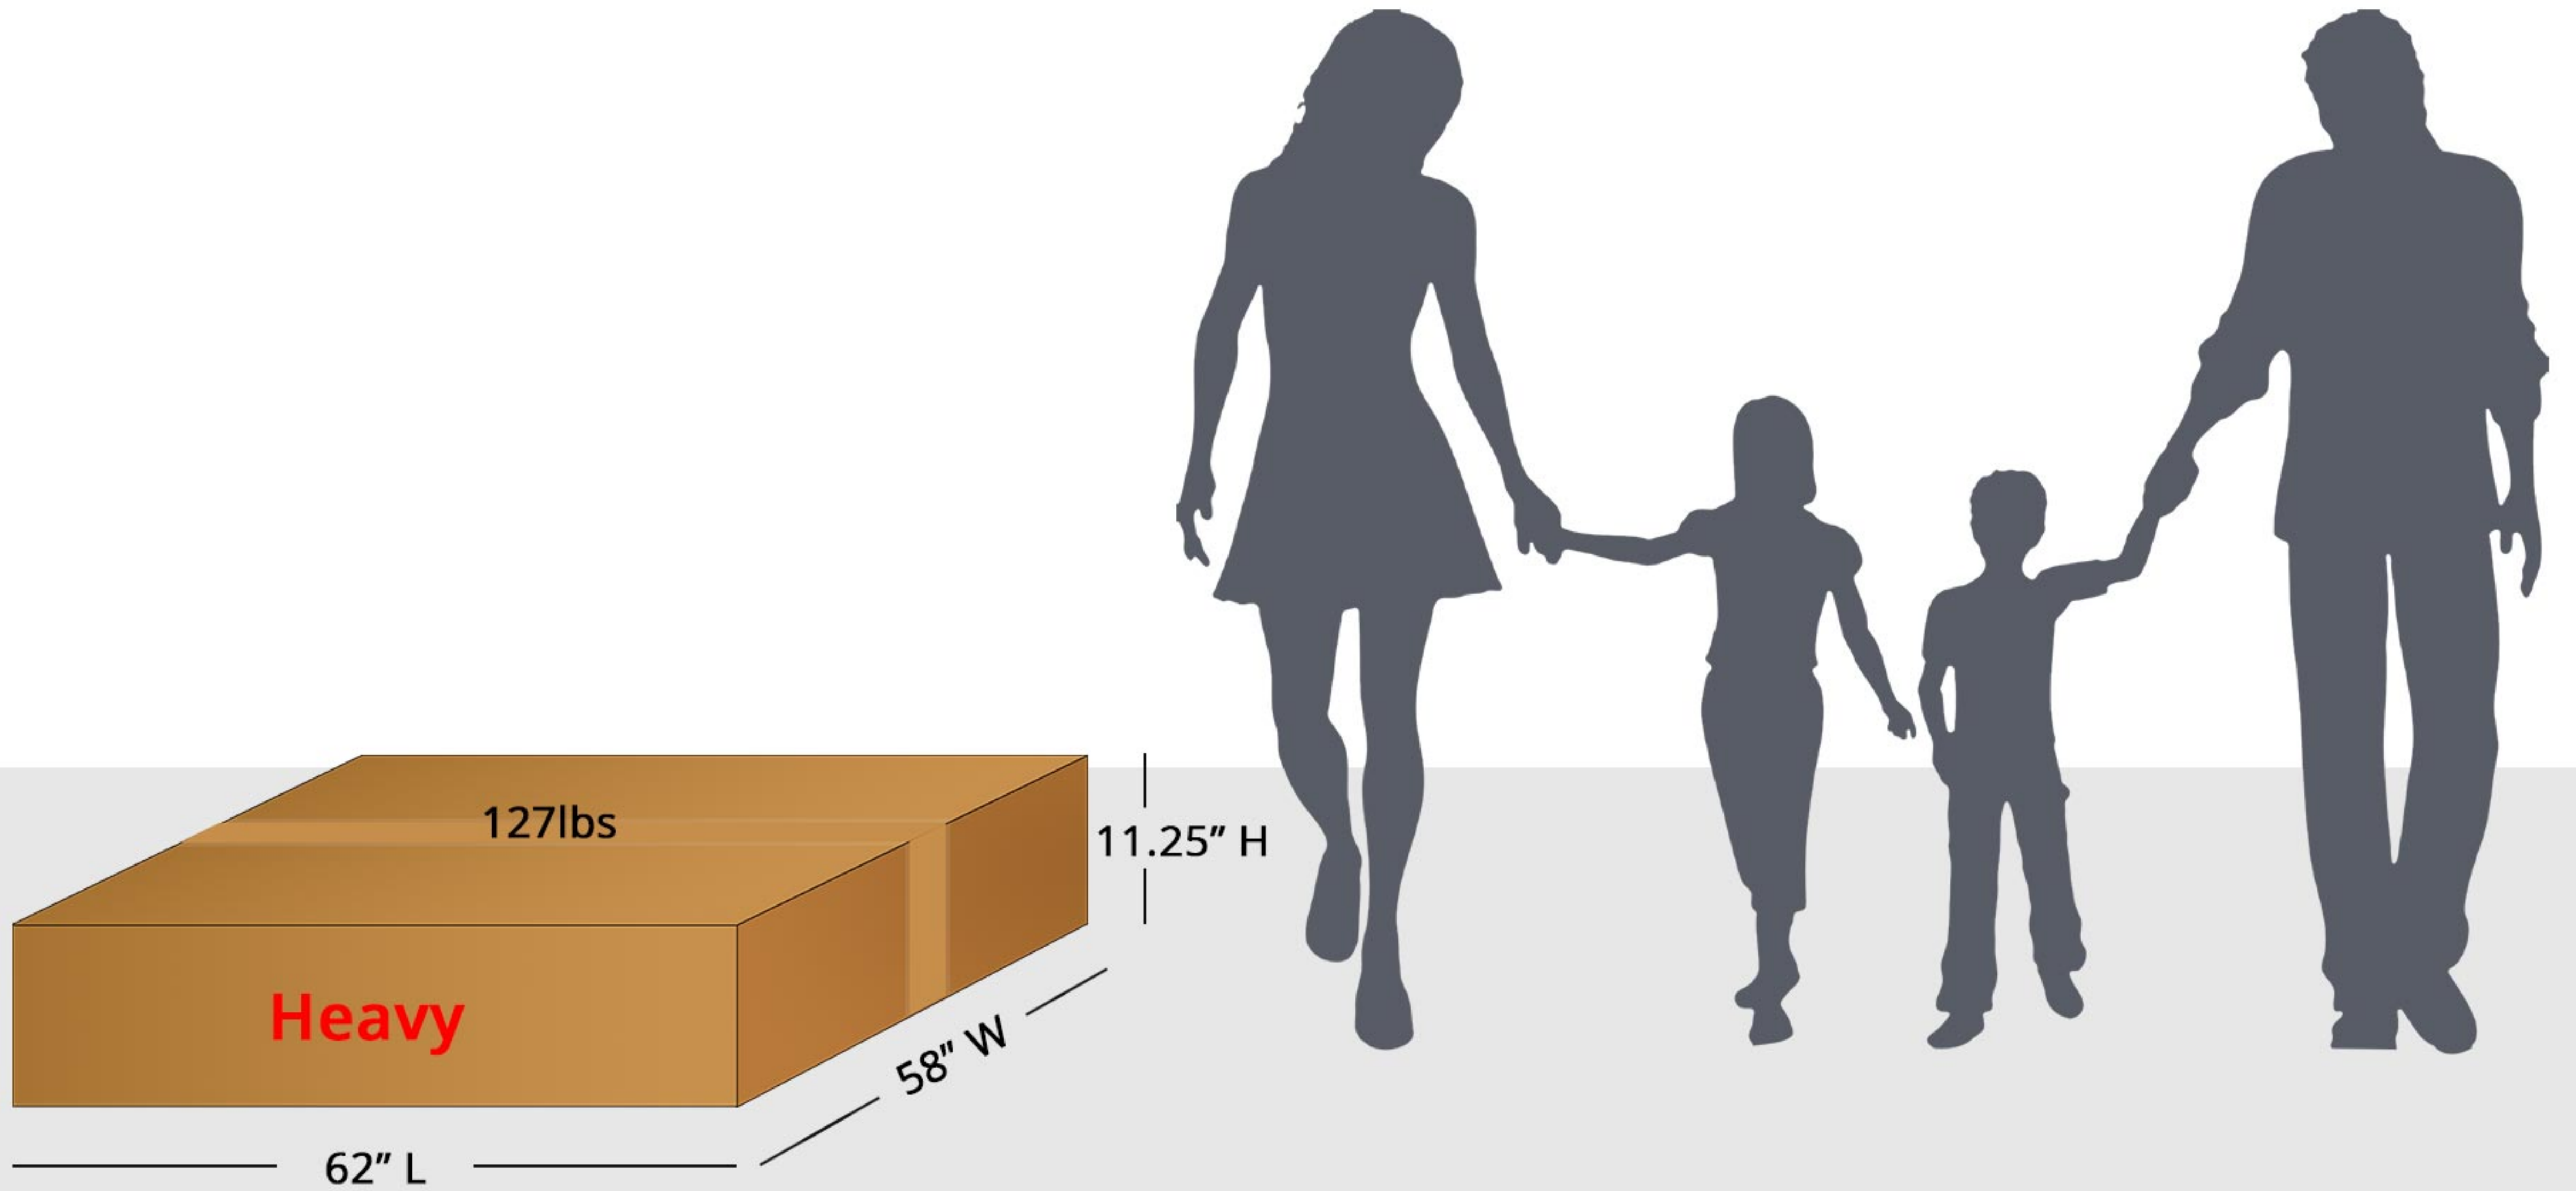

Dimensions: 62" L x 58" W x 11.25" H

Weight: 127lbs

832_Aurora_5_in_1_Convertible_Crib

Crib Box Vs Human

Crib Box Vs Human Vs Vehicle

SUV Trunk Dimensions:
≈ 48" W x 27" D x 42" H

Sedan Car Dimensions:
≈ 42" W x 38" D x 20" H