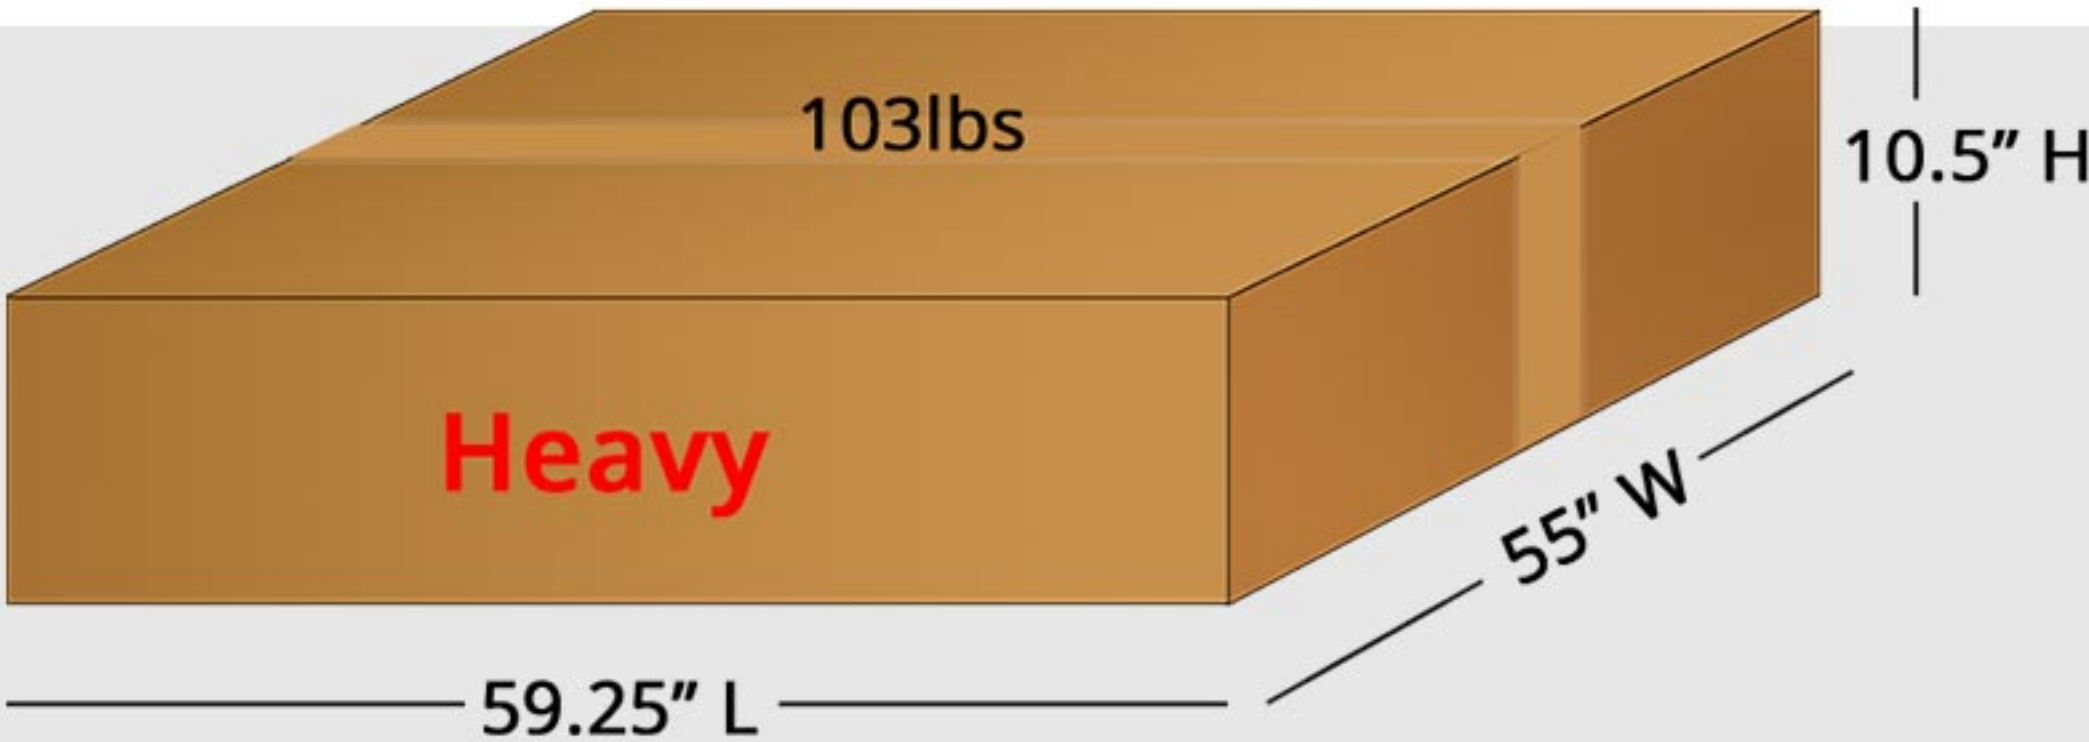

Dimensions: 59.25" L x 55" W x 8" H

Weight: 103lbs

837\_Julienne\_5\_in\_1\_Convertible\_Crib

# Crib Box Vs Human

# Crib Box Vs Human Vs Vehicle

SUV Trunk Dimensions:  
≈ 48" W x 27" D x 42" H

Sedan Car Dimensions:  
≈ 42" W x 38" D x 20" H