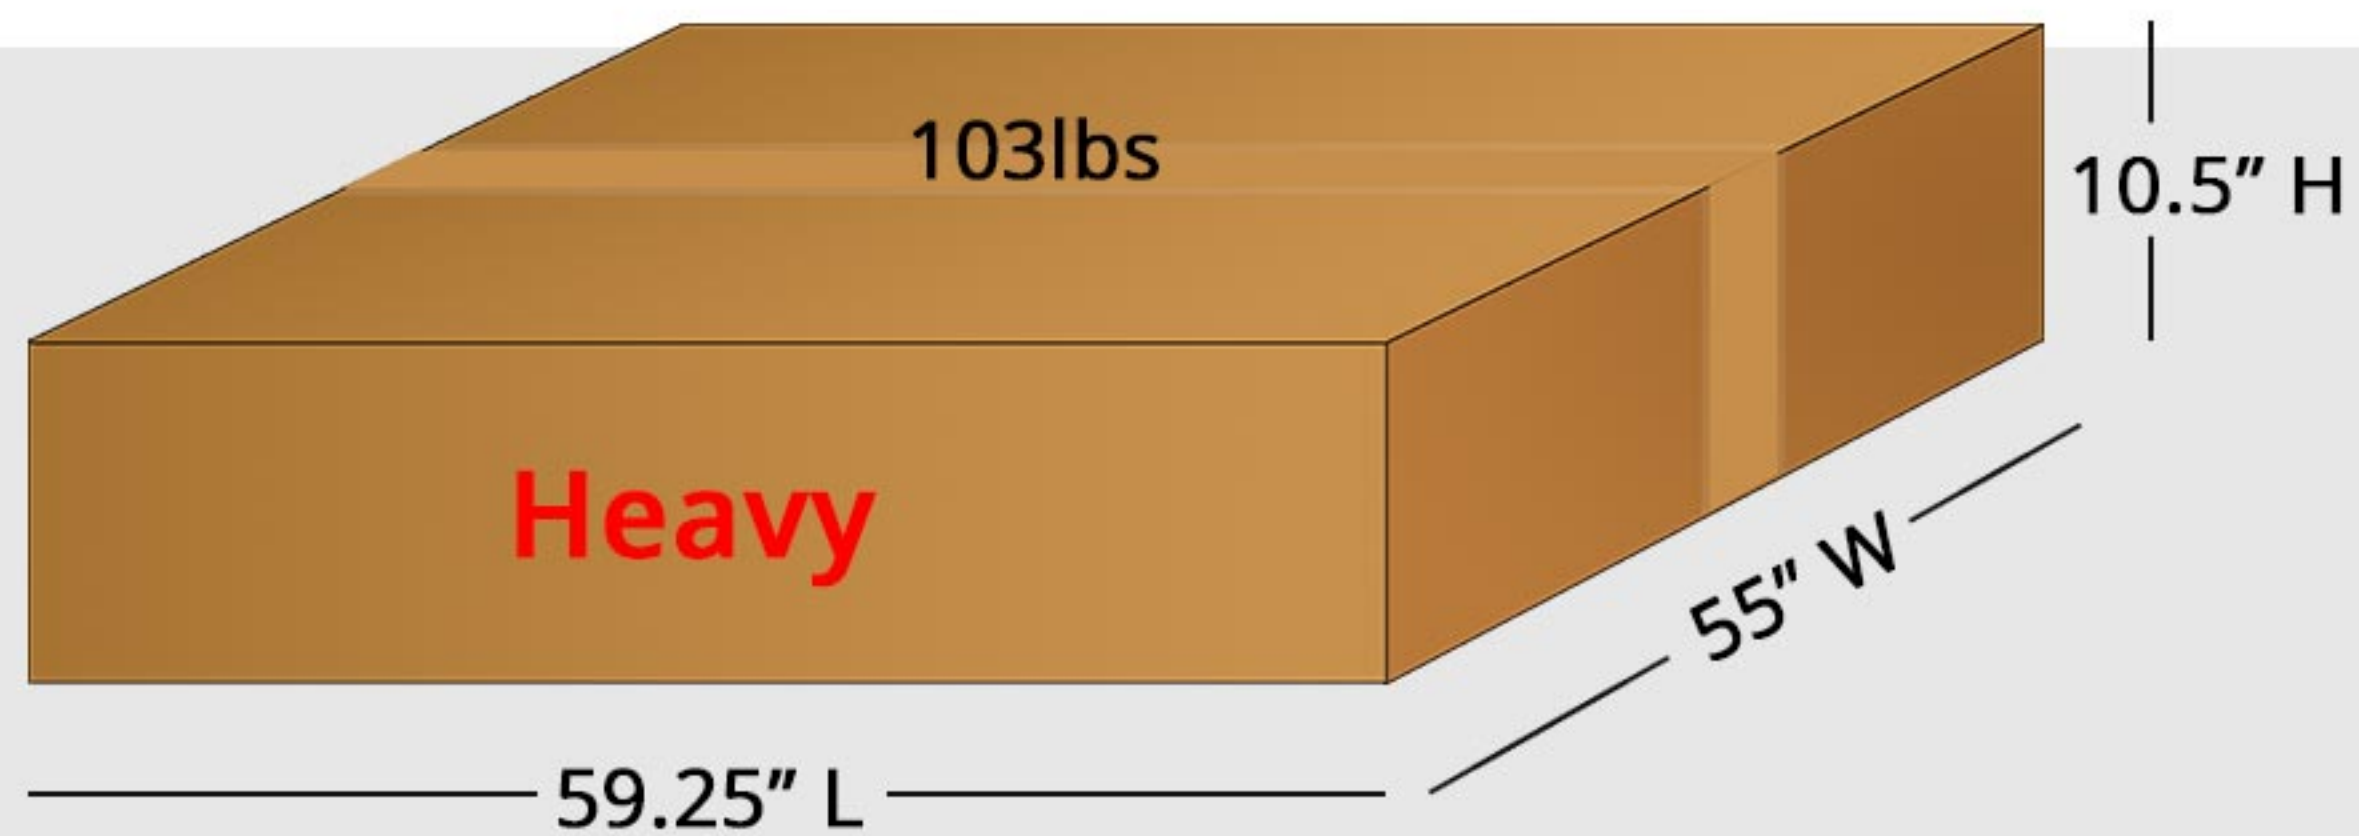

Dimensions: 59.25" L x 55" W x 8" H

Weight: 103lbs

837\_Julienne\_5\_in\_1\_Convertible\_Crib

# Crib Box Vs Human

# Crib Box Vs Human Vs Vehicle

SUV Trunk Dimensions:  
≈ 48" W x 27" D x 42" H

Sedan Car Dimensions:  
≈ 42" W x 38" D x 20" H