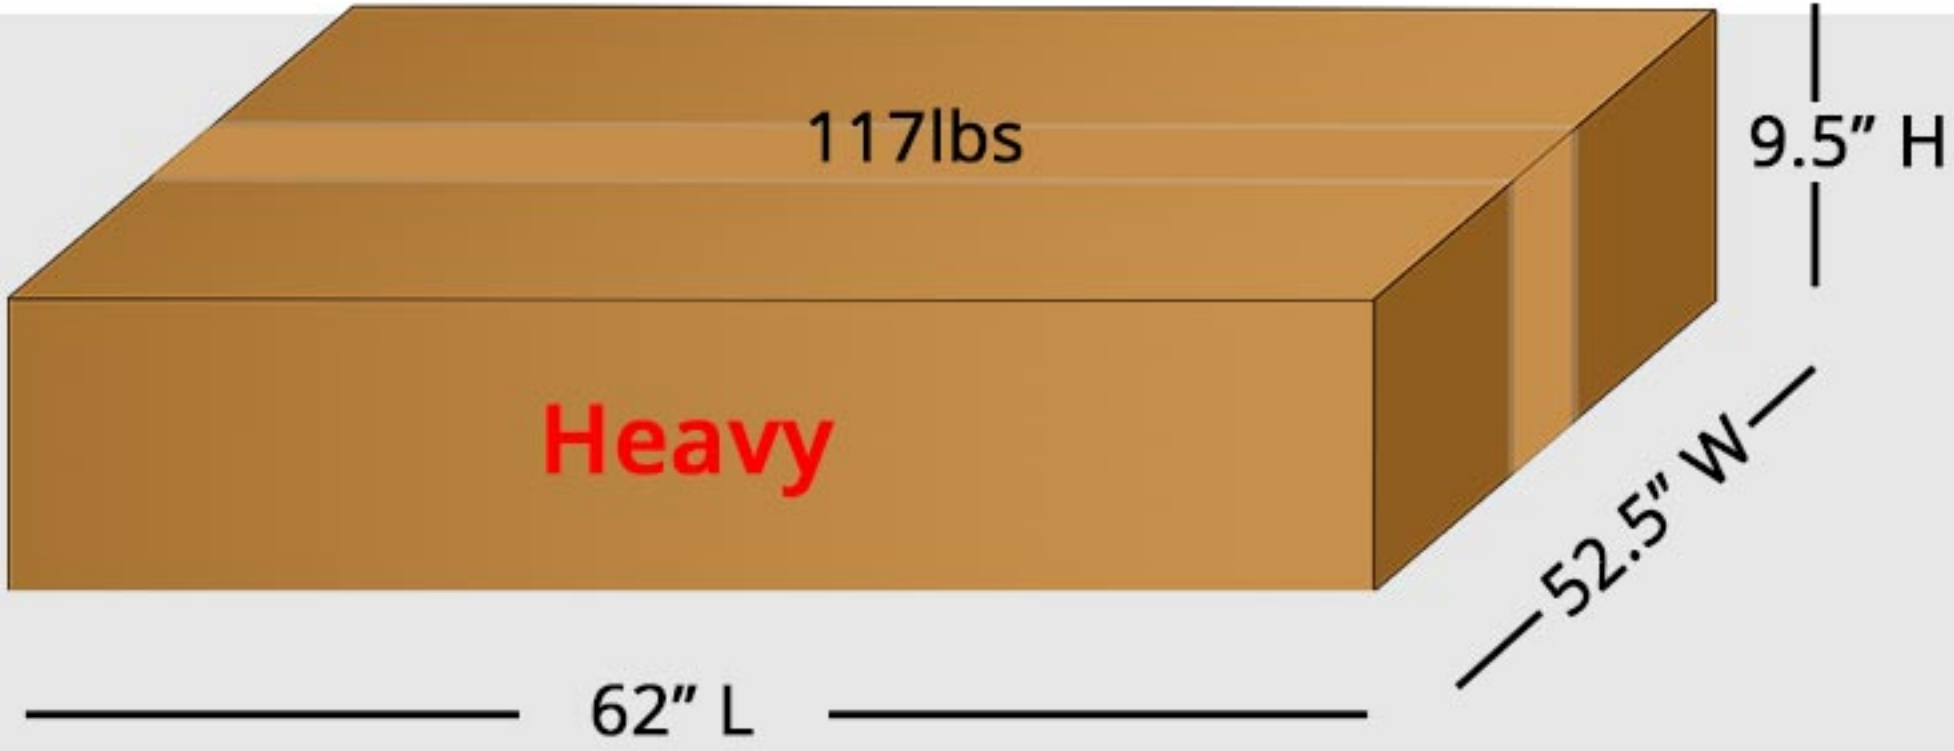

Dimensions: 62" L x 52.5" W x 9.5" H

Weight: 117lbs

842_Parker_5_in_1_Convertible_Crib

Crib Box Vs Human

Crib Box Vs Human Vs Vehicle

SUV Trunk Dimensions:
≈ 48" W x 27" D x 42" H

Sedan Car Dimensions:
≈ 42" W x 38" D x 20" H