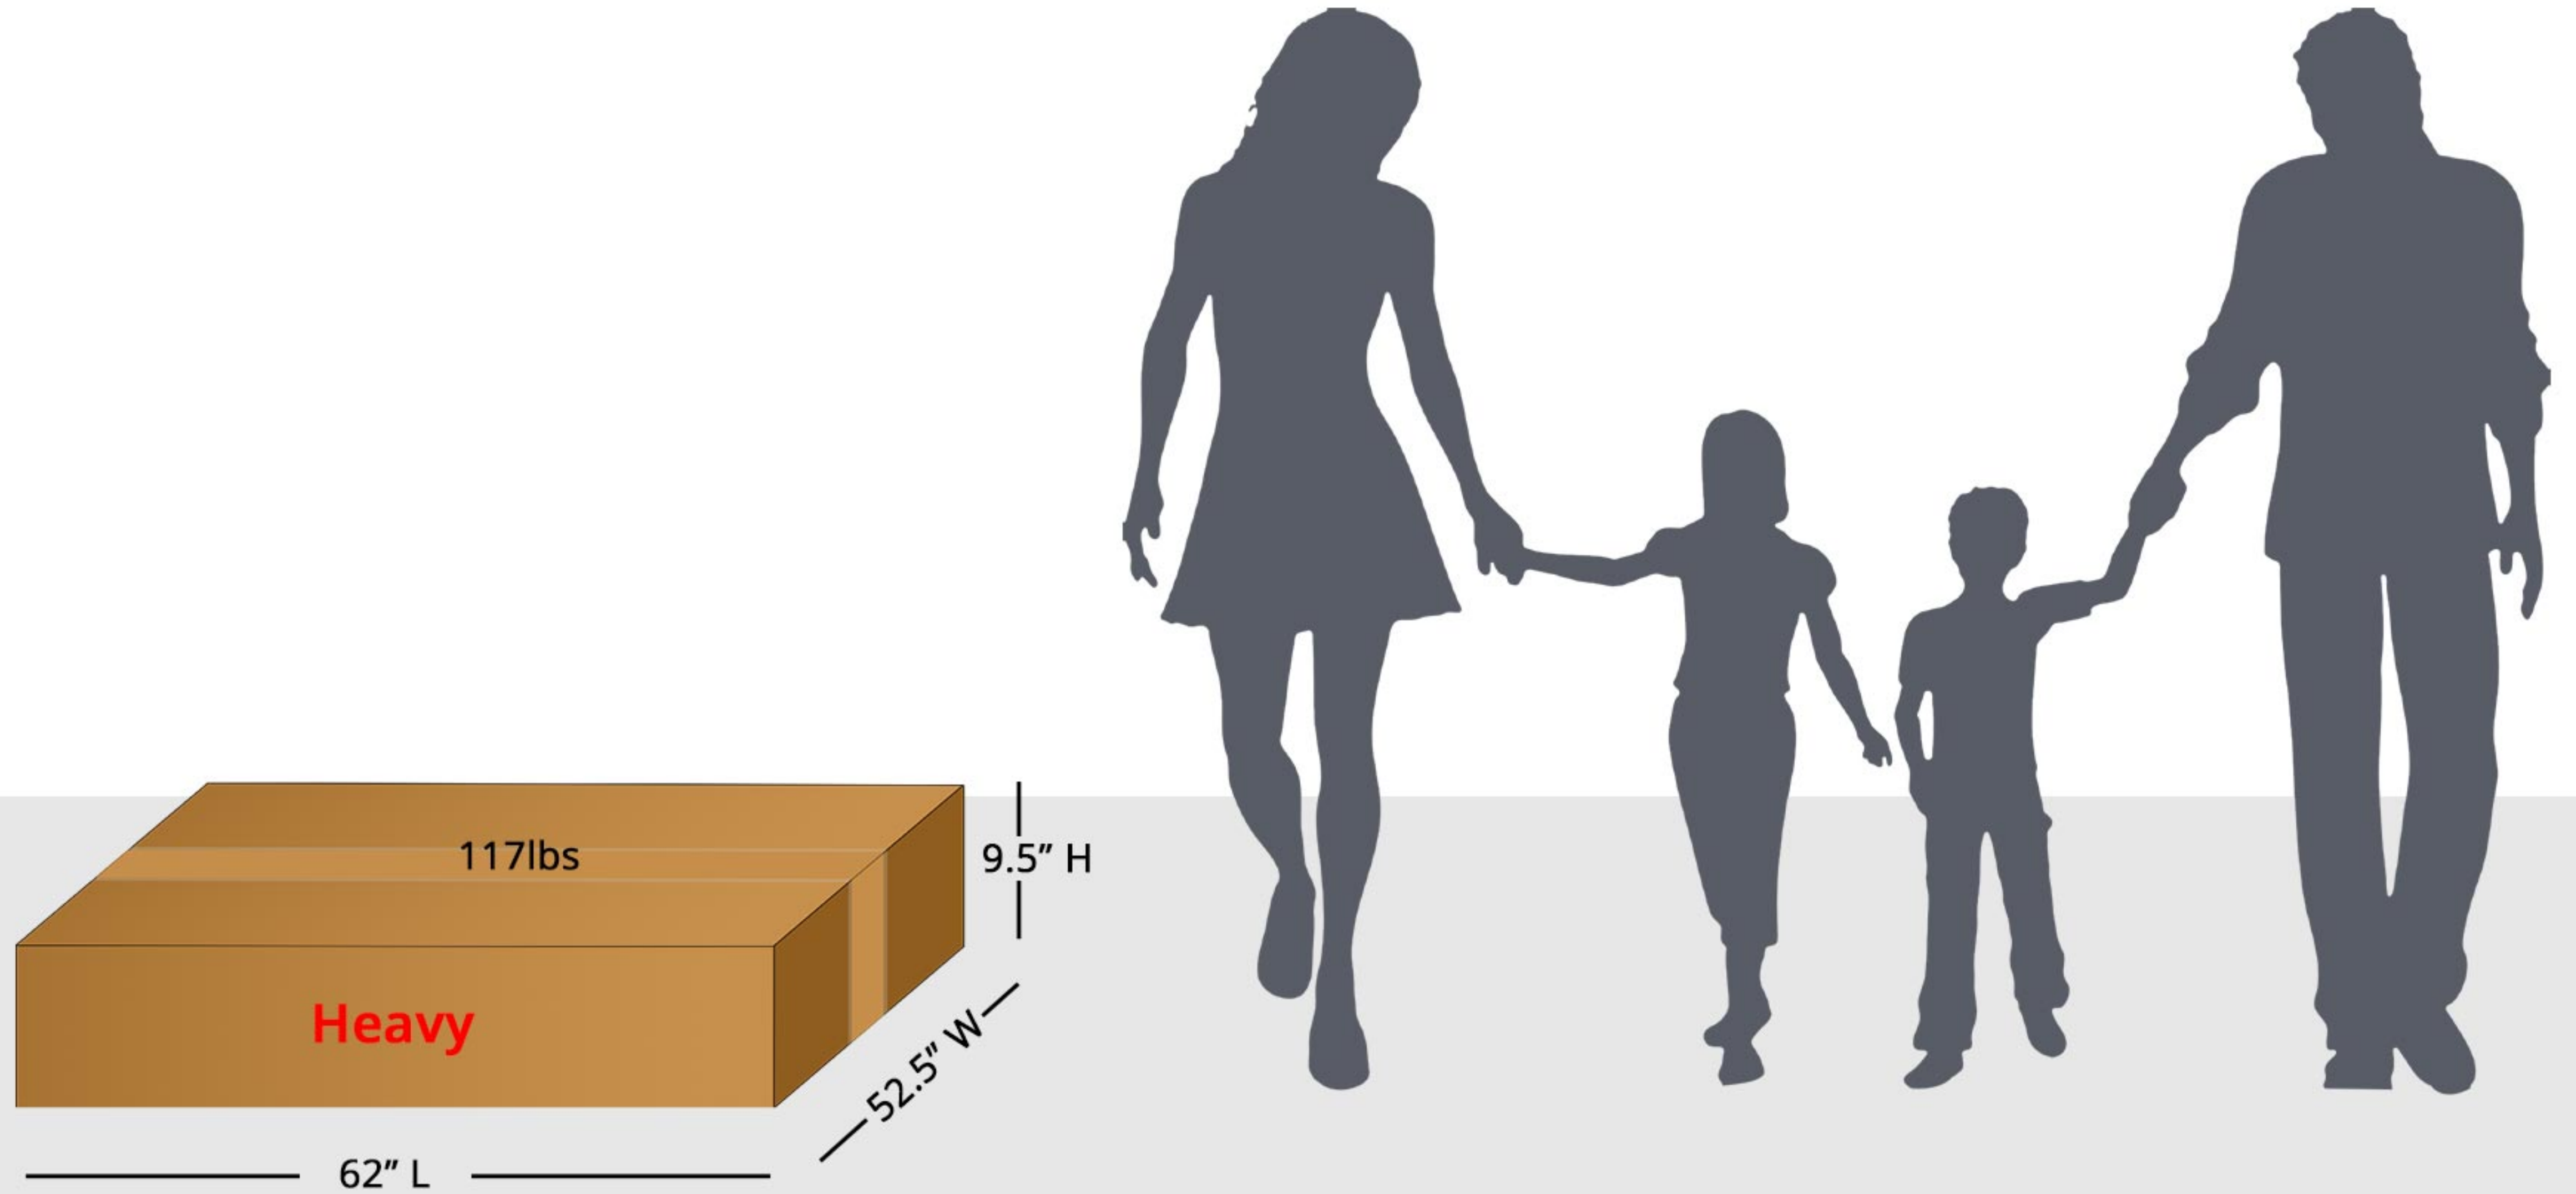

Dimensions: 62" L x 52.5" W x 9.5" H

Weight: 117lbs

842_Parker_5_in_1_Convertible_Crib

Crib Box Vs Human

Crib Box Vs Human Vs Vehicle

SUV Trunk Dimensions:
≈ 48" W x 27" D x 42" H

Sedan Car Dimensions:
≈ 42" W x 38" D x 20" H