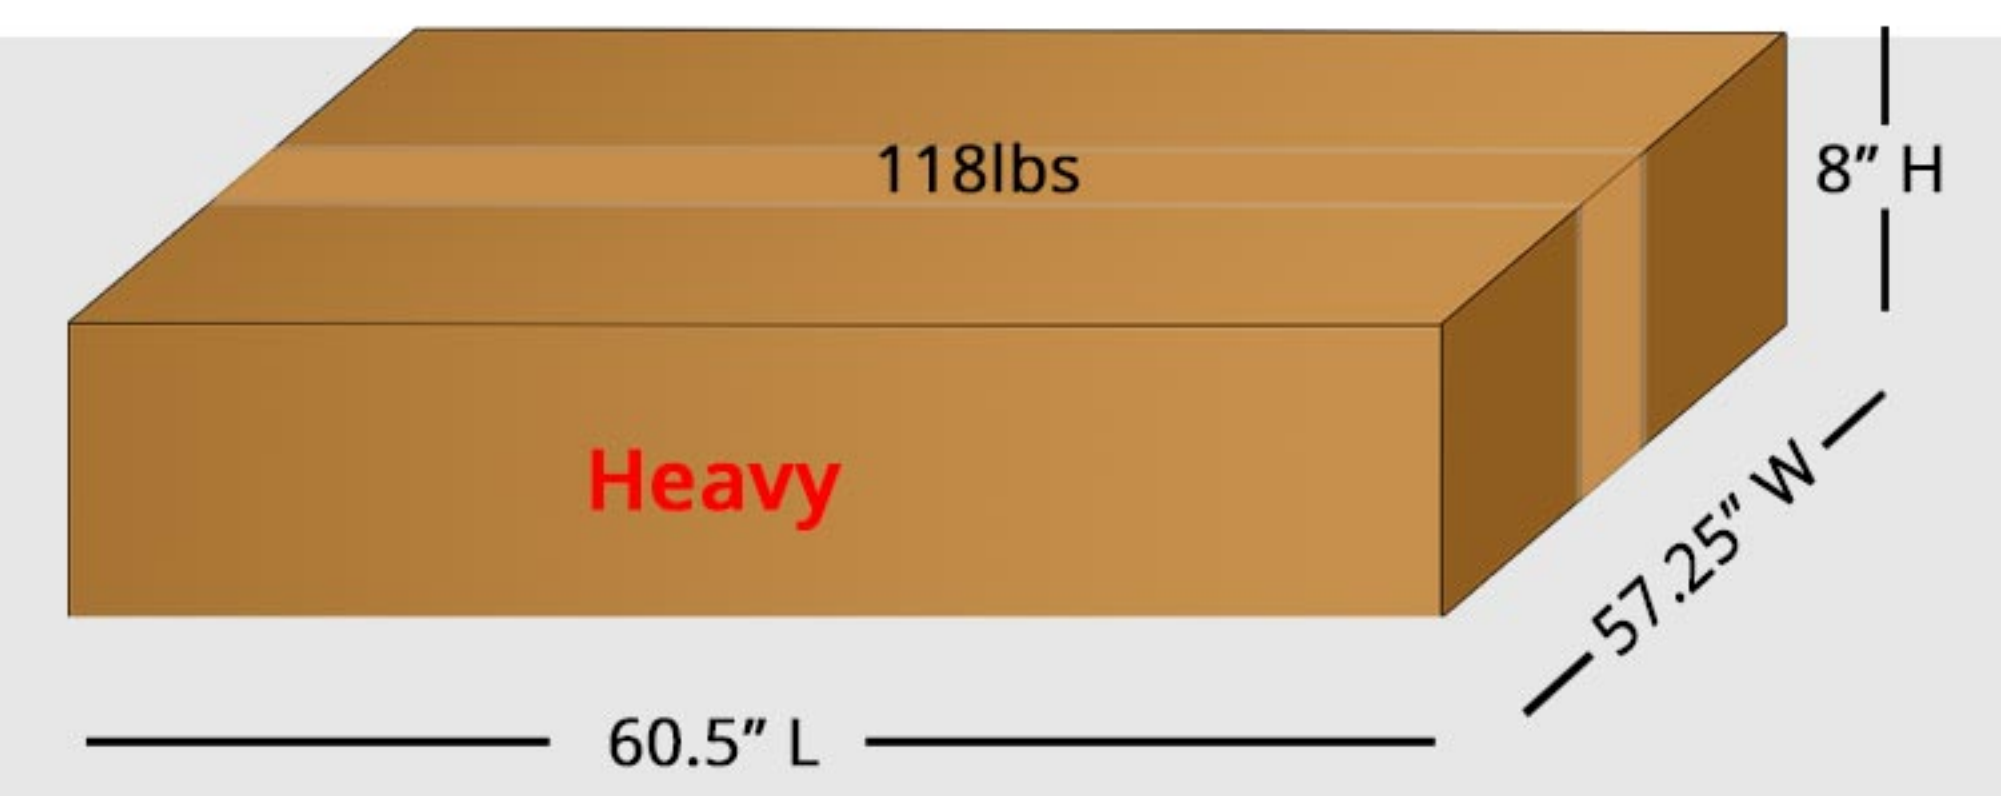

Dimensions: 60.5" L x 57.25" W x 8" H

Weight: 118lbs

88261\_Cheyenne\_5\_in\_1\_Convertible\_Crib

# Crib Box Vs Human

# Crib Box Vs Human Vs Vehicle

SUV Trunk Dimensions:  
≈ 48" W x 27" D x 42" H

Sedan Car Dimensions:  
≈ 42" W x 38" D x 20" H