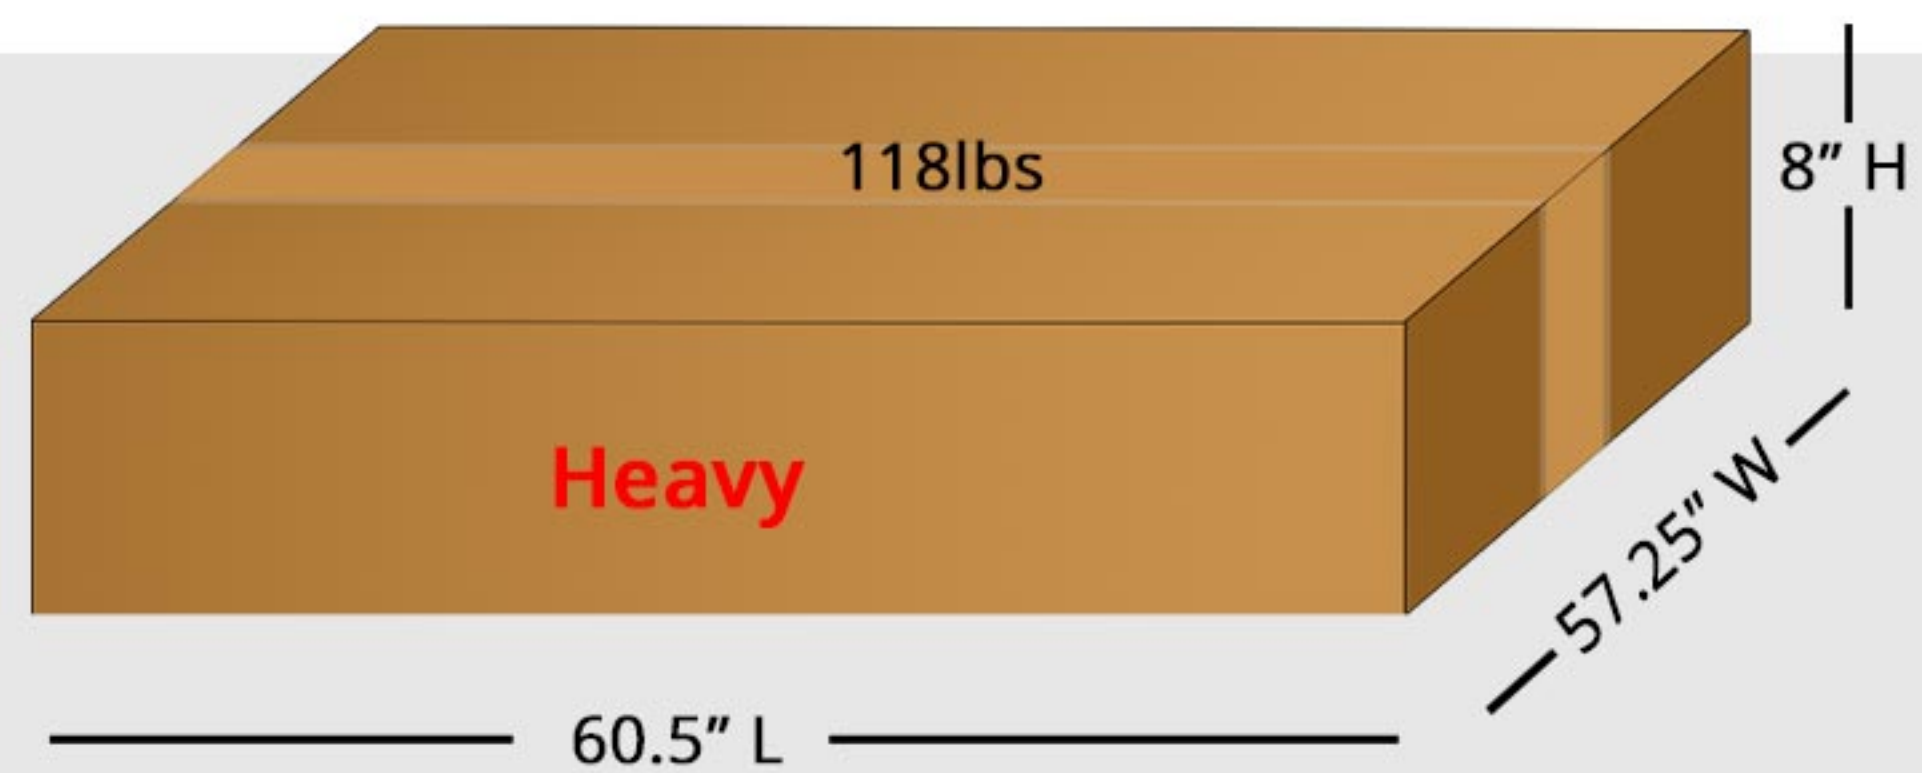

Dimensions: 60.5" L x 57.25" W x 8" H

Weight: 118lbs

88261\_Cheyenne\_5\_in\_1\_Convertible\_Crib

# Crib Box Vs Human

# Crib Box Vs Human Vs Vehicle

SUV Trunk Dimensions:  
≈ 48" W x 27" D x 42" H

Sedan Car Dimensions:  
≈ 42" W x 38" D x 20" H