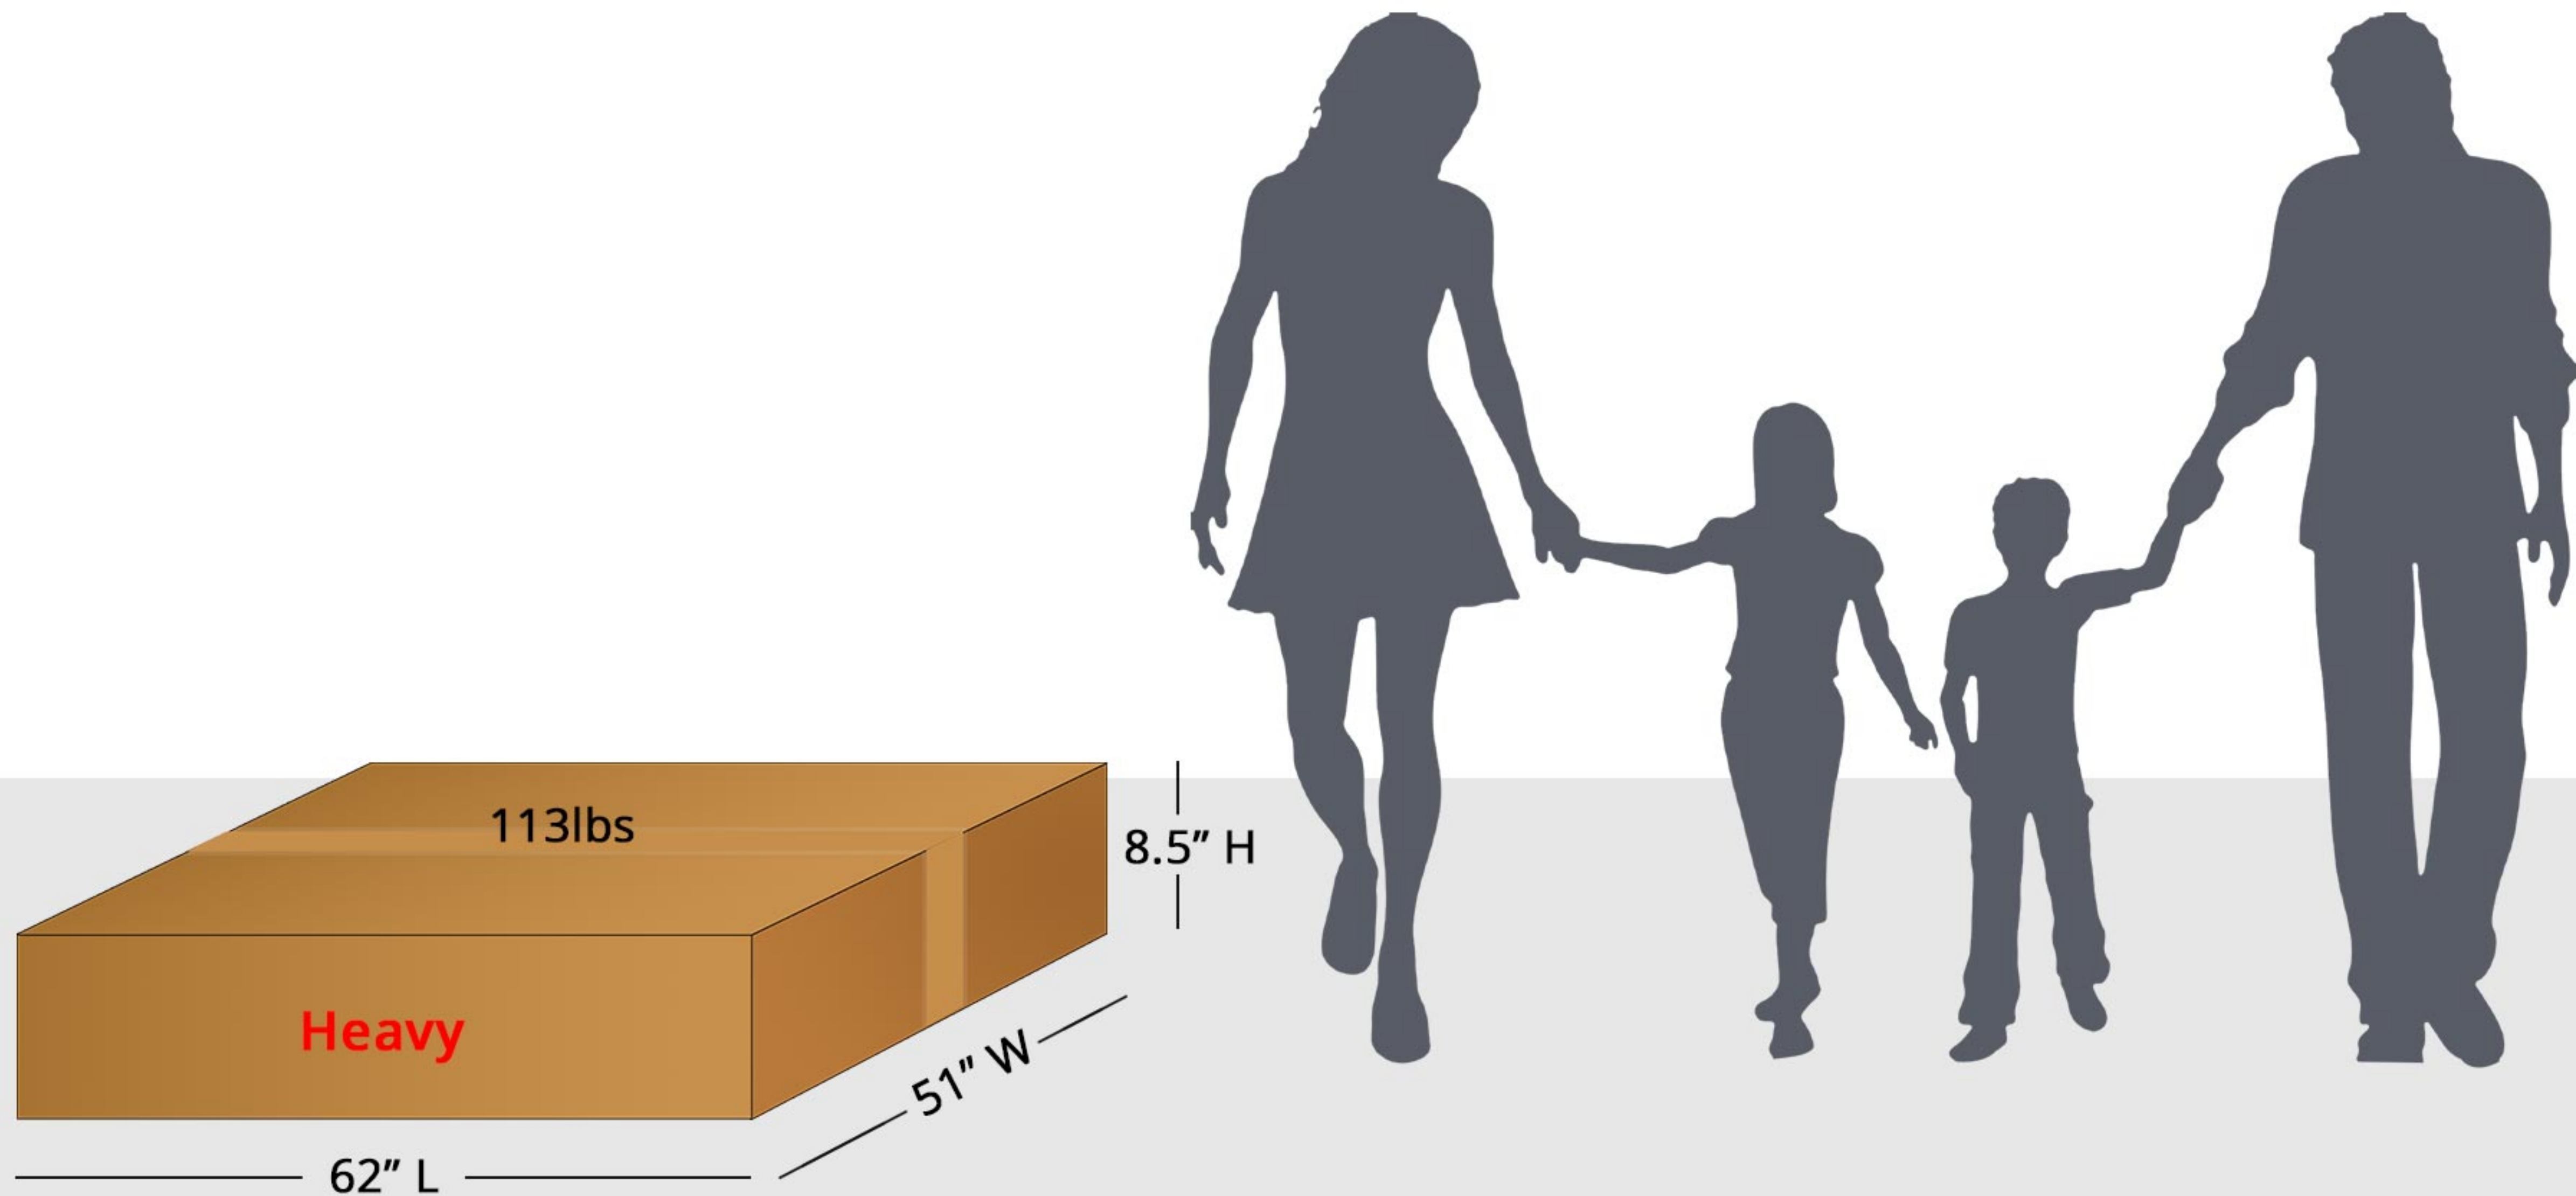

Dimensions: 62" L x 51" W x 8.5" H

Weight: 113lbs

807_Windsor_Flat_Top_5_in_1_Convertible_Crib

Crib Box Vs Human

Crib Box Vs Human Vs Vehicle

SUV Trunk Dimensions:
≈ 48" W x 27" D x 42" H

Sedan Car Dimensions:
≈ 42" W x 38" D x 20" H