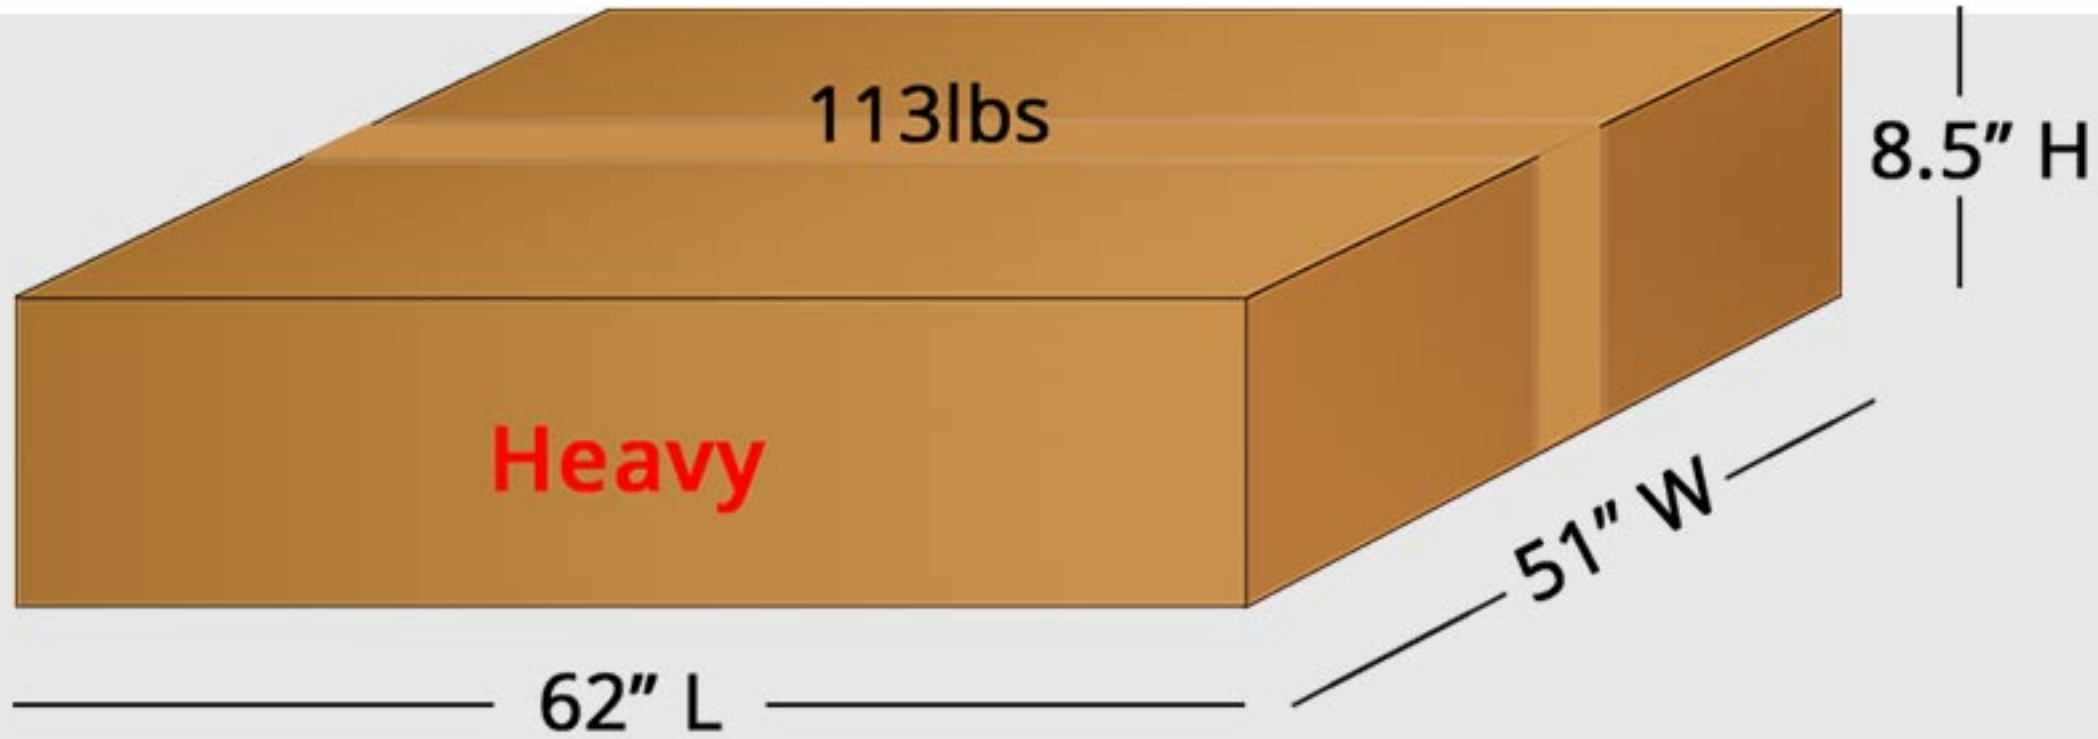

Dimensions: 62" L x 51" W x 8.5" H

Weight: 113lbs

807_Windsor_Flat_Top_5_in_1_Convertible_Crib

Crib Box Vs Human

Crib Box Vs Human Vs Vehicle

SUV Trunk Dimensions:
≈ 48" W x 27" D x 42" H

Sedan Car Dimensions:
≈ 42" W x 38" D x 20" H