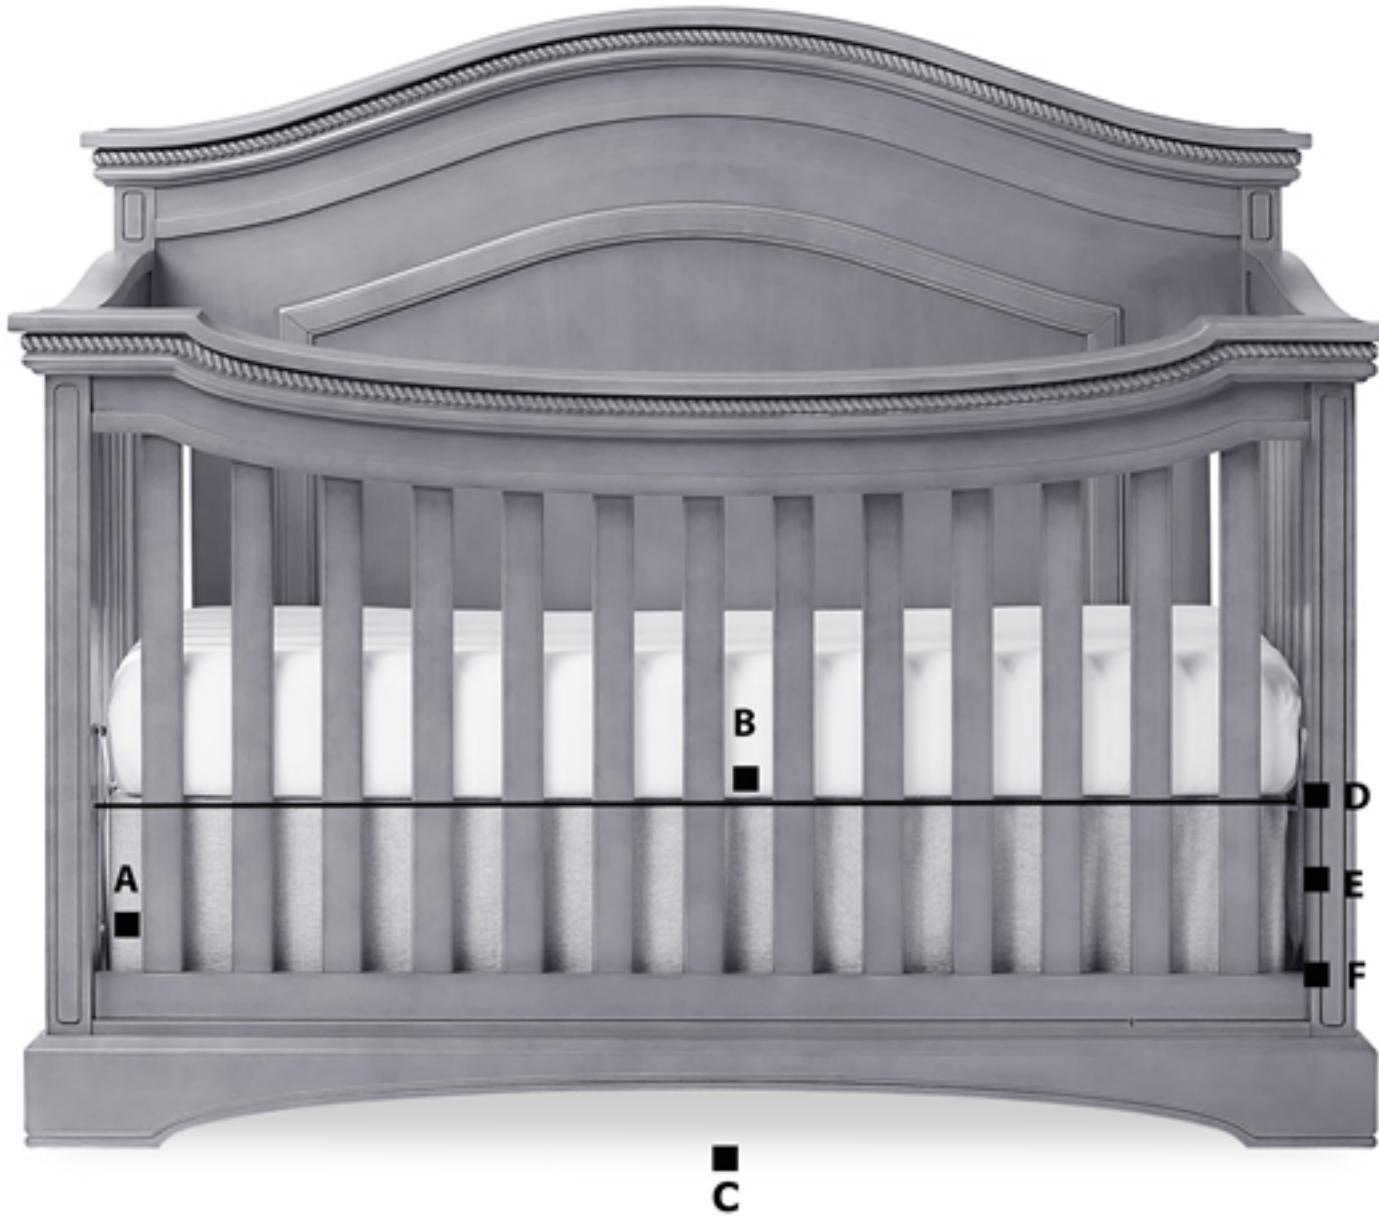

# Windsor

Curve Top Convertible Crib

# Windsor

Curve Top Dimensions

**A - Space between rails**

~ 2.0"

**B - Inner dimension of crib**

~ 51.9"

**C - Height from floor to crib**

~ 2.5"