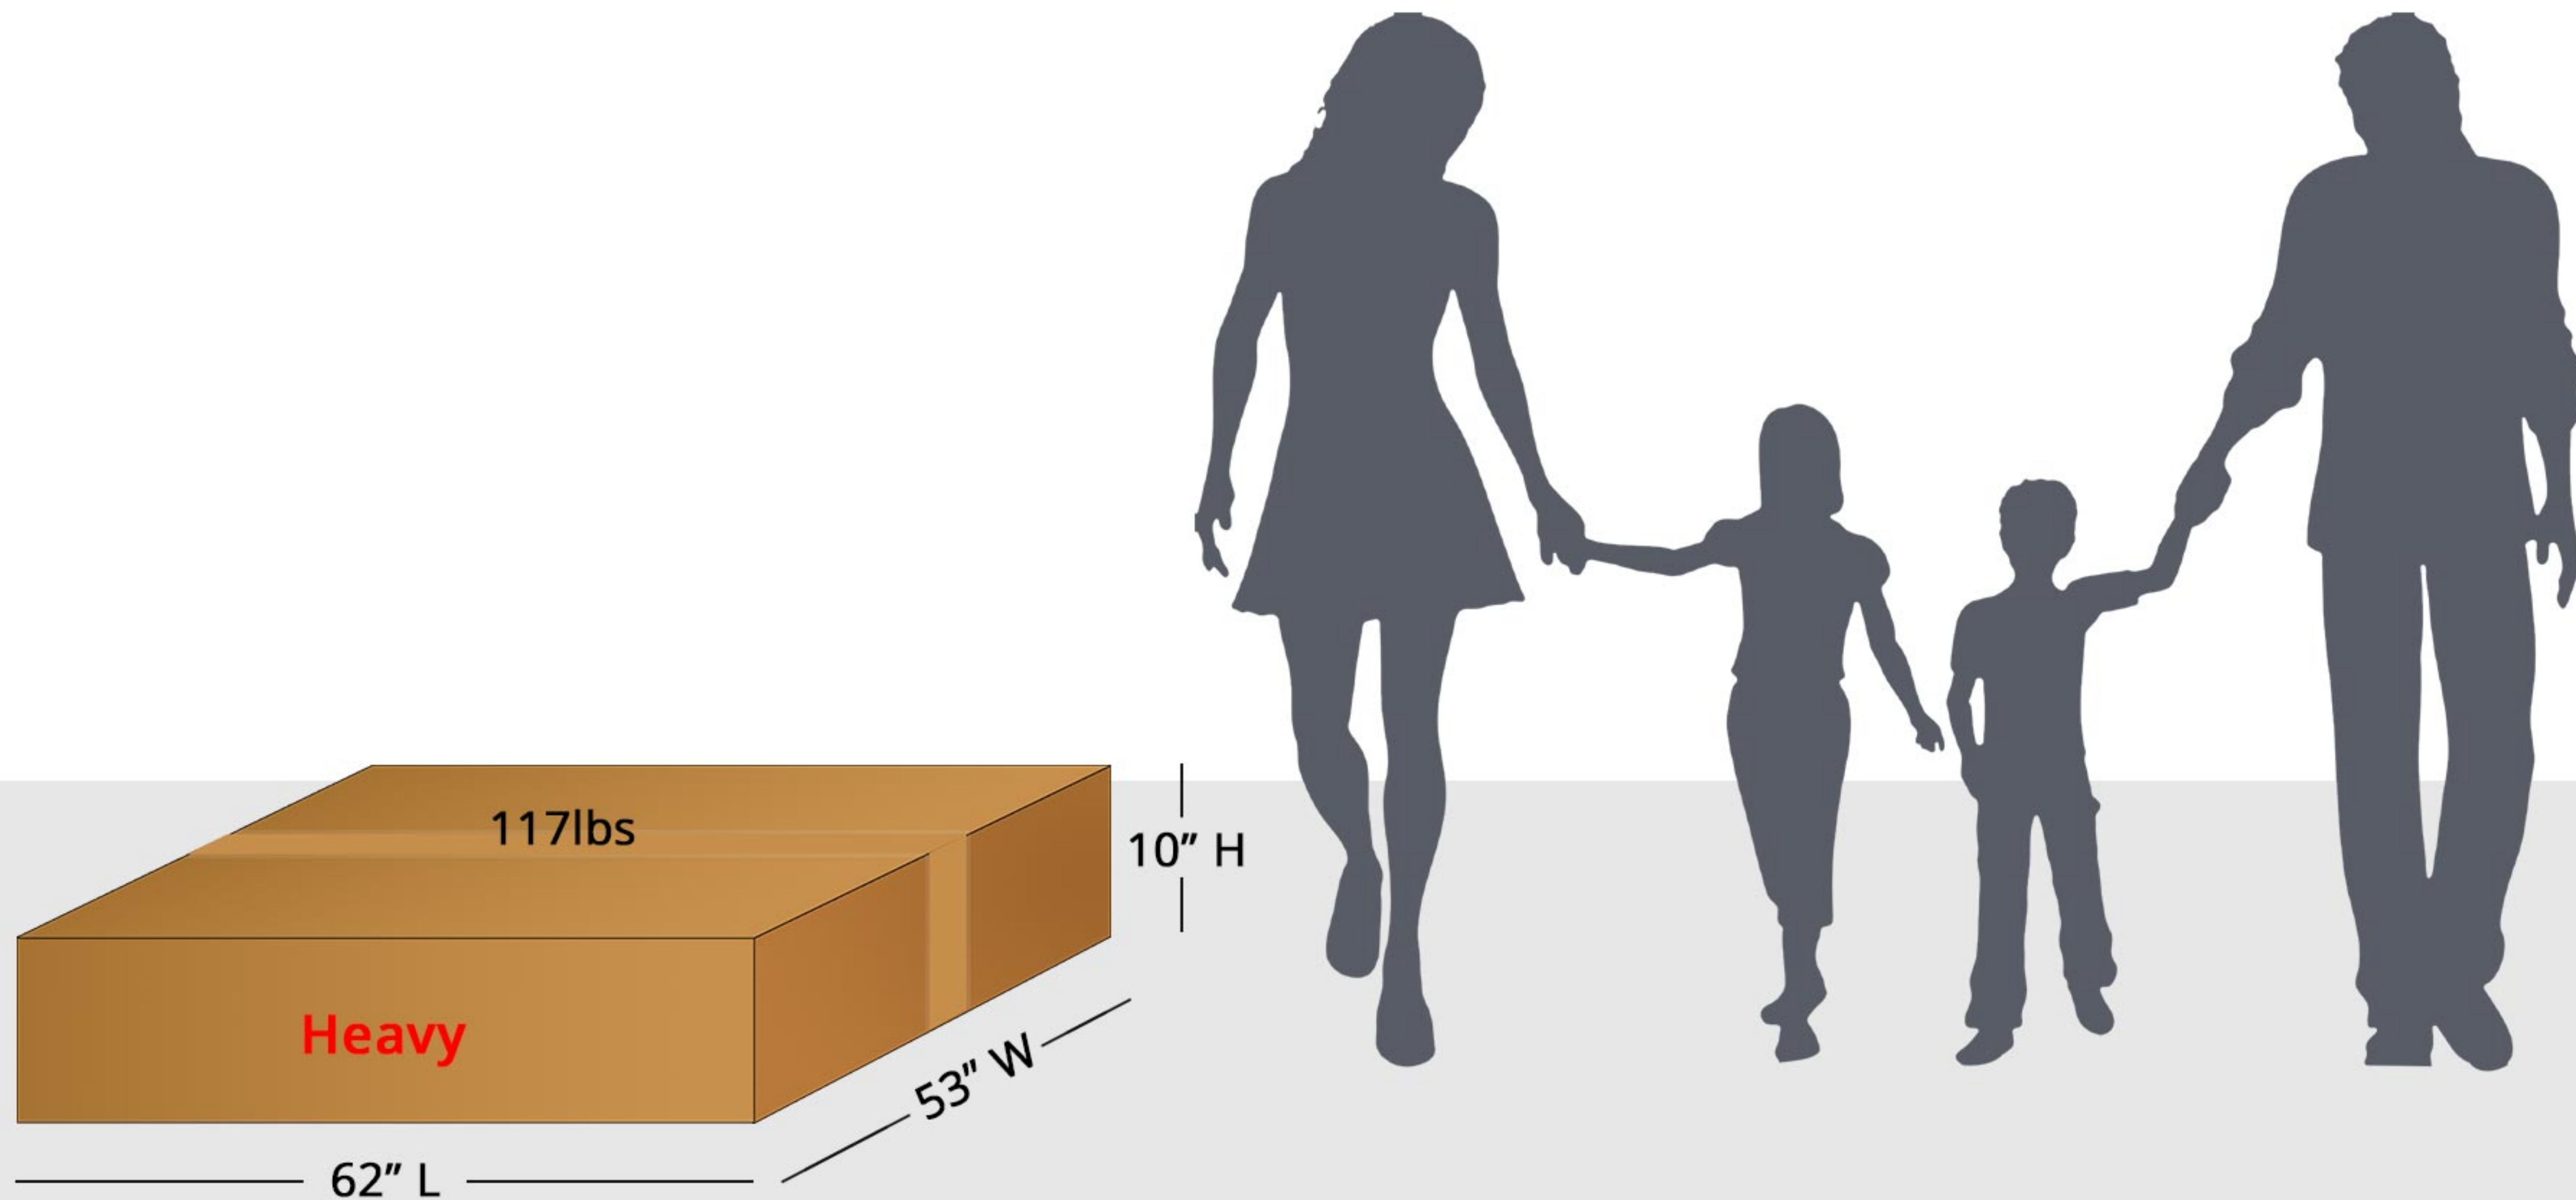

Dimensions: 62" L x 53" W x 10" H

Weight: 117lbs

808\_Windsor\_Curved\_Top\_5\_in\_1\_Convertible\_Crib

# Crib Box Vs Human

# Crib Box Vs Human Vs Vehicle

SUV Trunk Dimensions:  
≈ 48" W x 27" D x 42" H

Sedan Car Dimensions:  
≈ 42" W x 38" D x 20" H