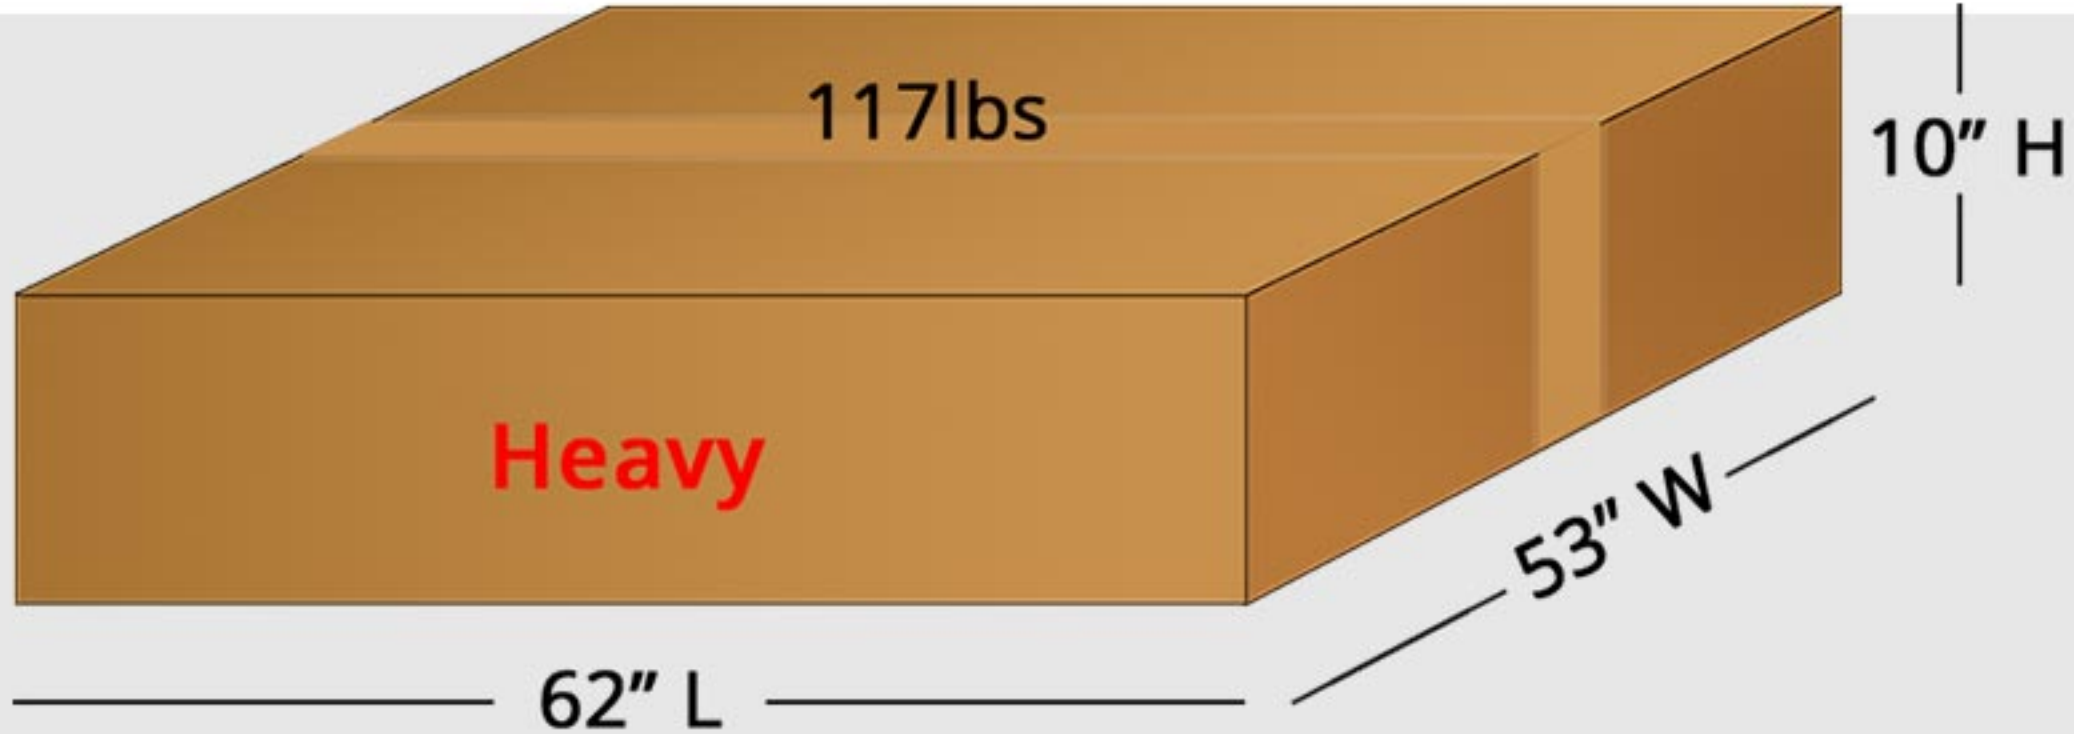

Dimensions: 62" L x 53" W x 10" H

Weight: 117lbs

808\_Windsor\_Curved\_Top\_5\_in\_1\_Convertible\_Crib

# Crib Box Vs Human

# Crib Box Vs Human Vs Vehicle

SUV Trunk Dimensions:  
≈ 48" W x 27" D x 42" H

Sedan Car Dimensions:  
≈ 42" W x 38" D x 20" H