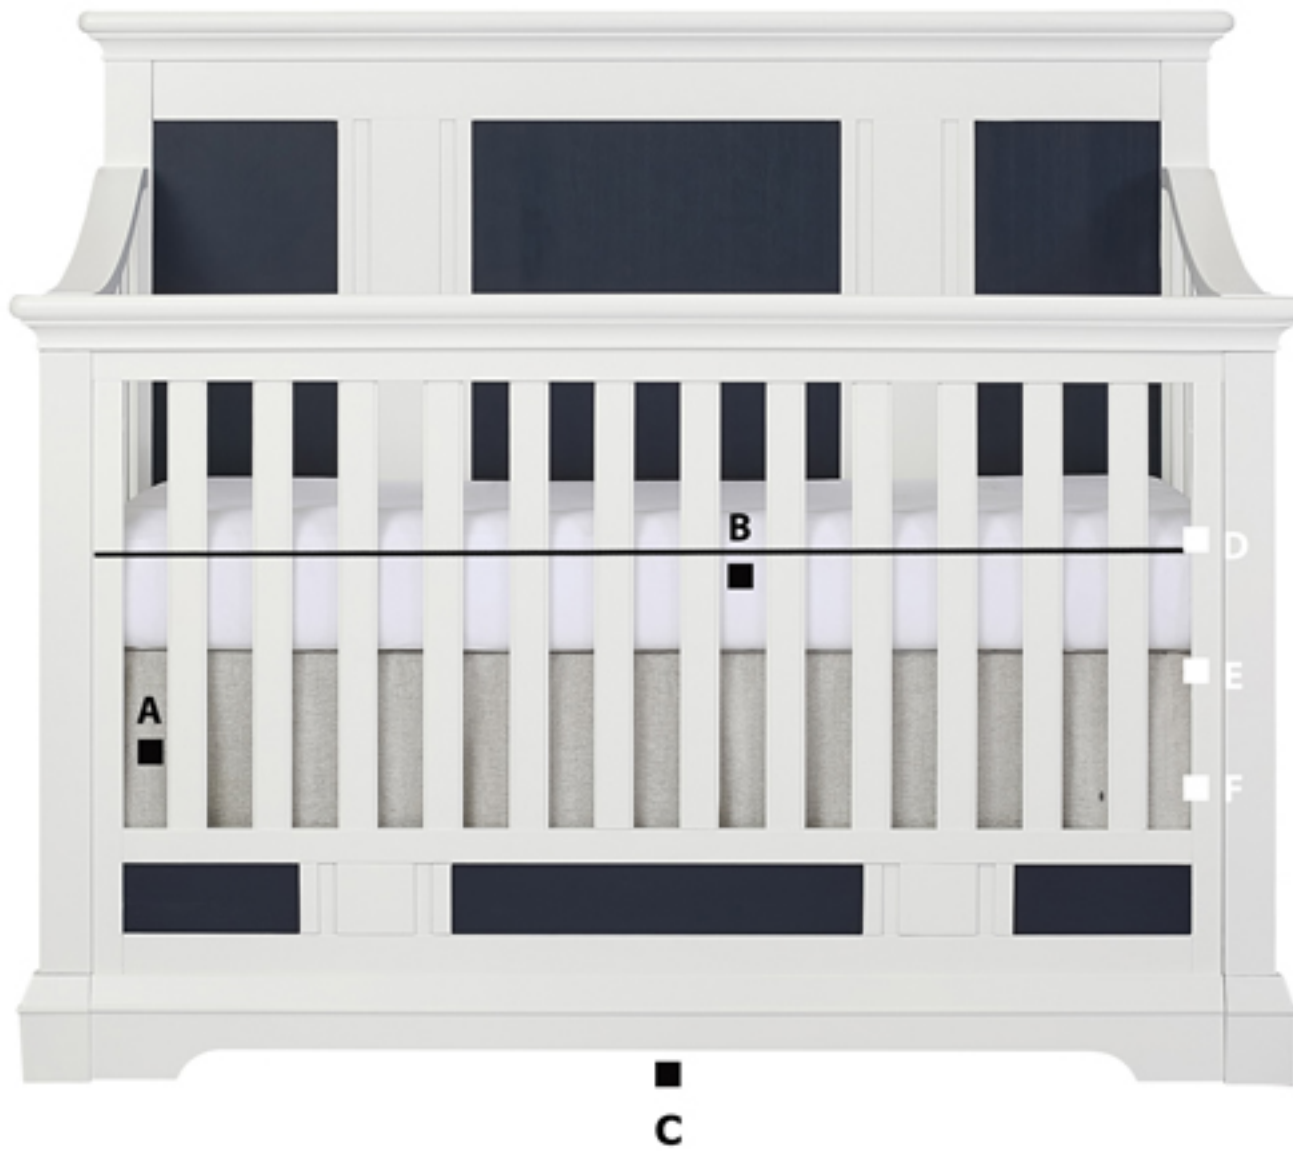

# Parker

Convertible Crib

## Dimensions

**A - Space between rails**

~ 2.1"

**B - Inner dimension of crib**

~ 51.5"

**C - Height from floor to crib**

~ 1.3"

**D - Highest level of mattress adjuster**