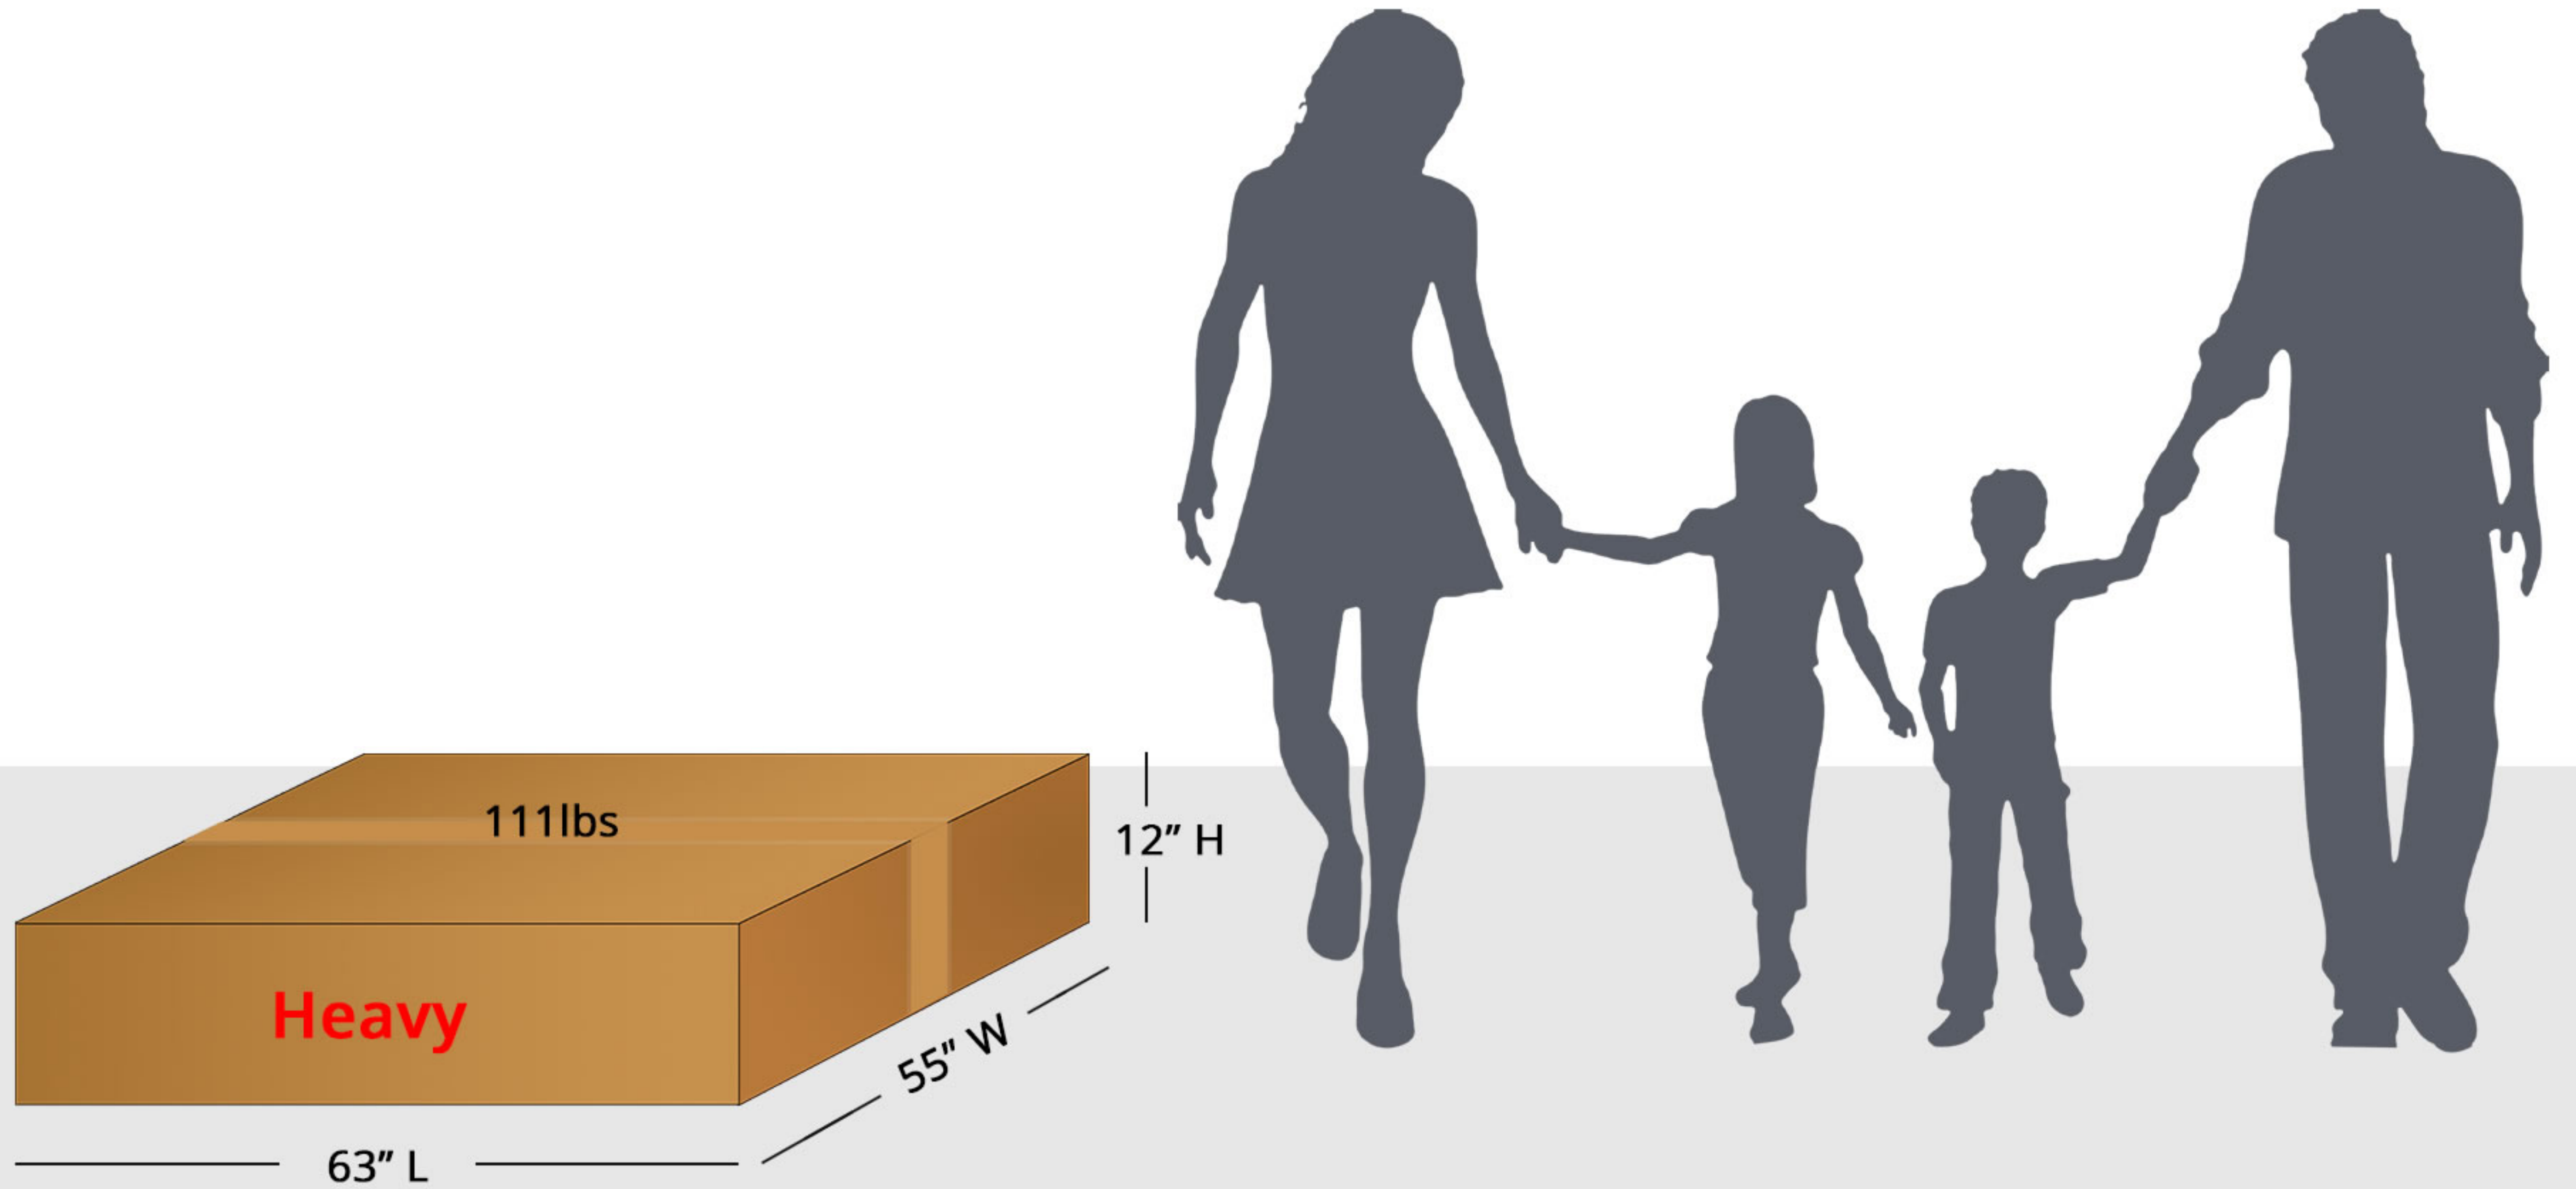

Dimensions: 63" L x 55" W x 12" H

Weight: 111lbs

860_Madison_Curve_5_in_1_Convertible_Crib

Crib Box Vs Human

Crib Box Vs Human Vs Vehicle

SUV Trunk Dimensions:
≈ 48" W x 27" D x 42" H

Sedan Car Dimensions:
≈ 42" W x 38" D x 20" H