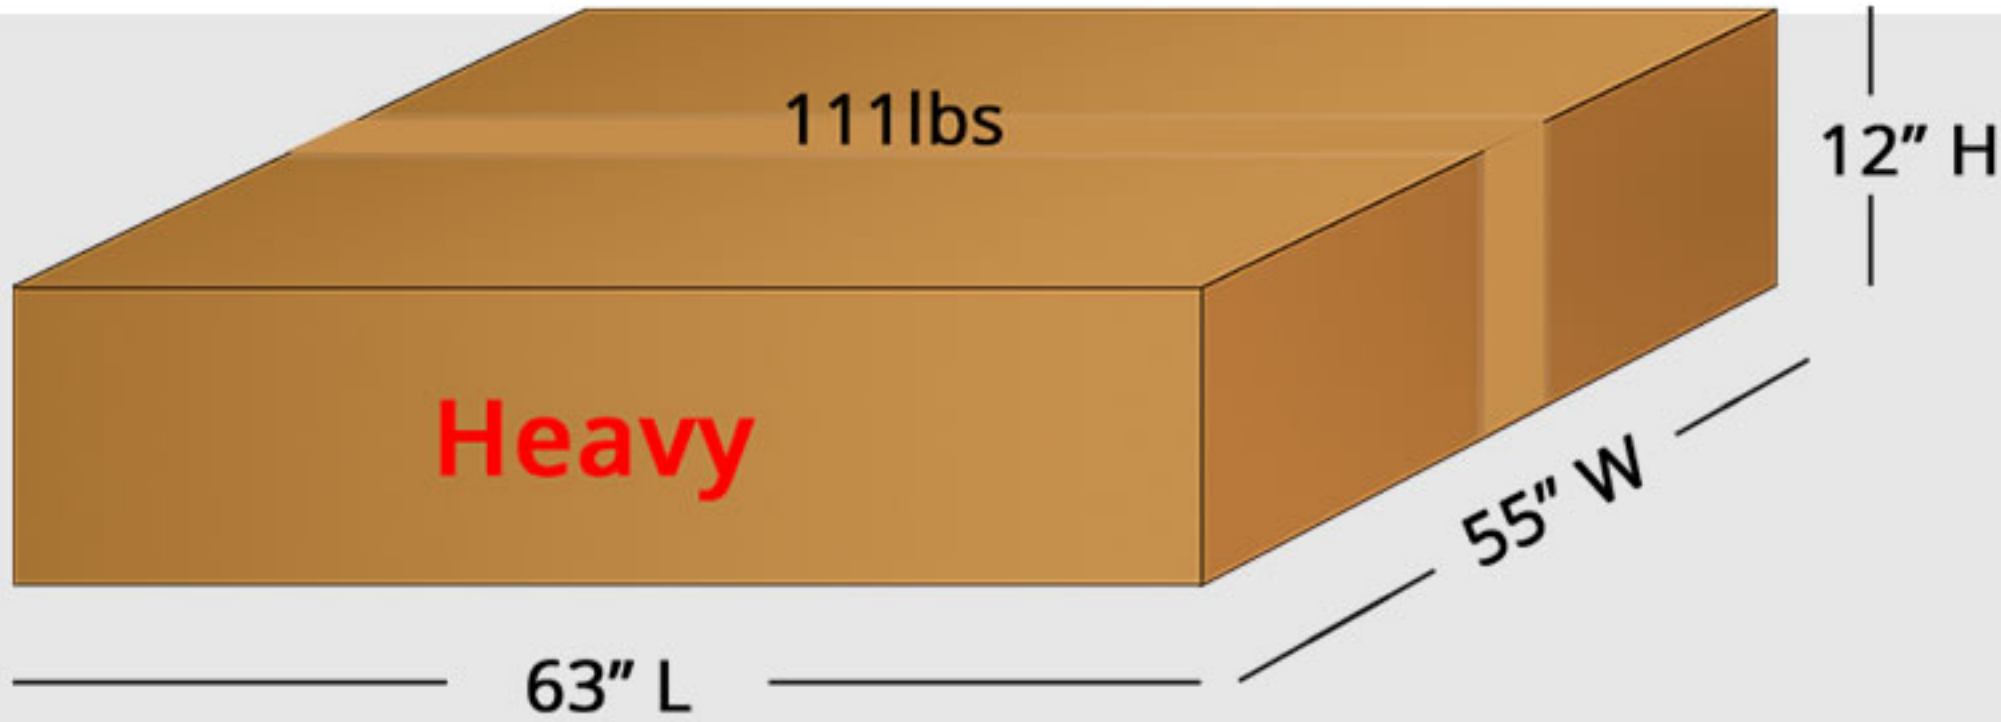

Dimensions: 63" L x 55" W x 12" H

Weight: 111lbs

860_Madison_Curve_5_in_1_Convertible_Crib

Crib Box Vs Human

Crib Box Vs Human Vs Vehicle

SUV Trunk Dimensions:
≈ 48" W x 27" D x 42" H

Sedan Car Dimensions:
≈ 42" W x 38" D x 20" H