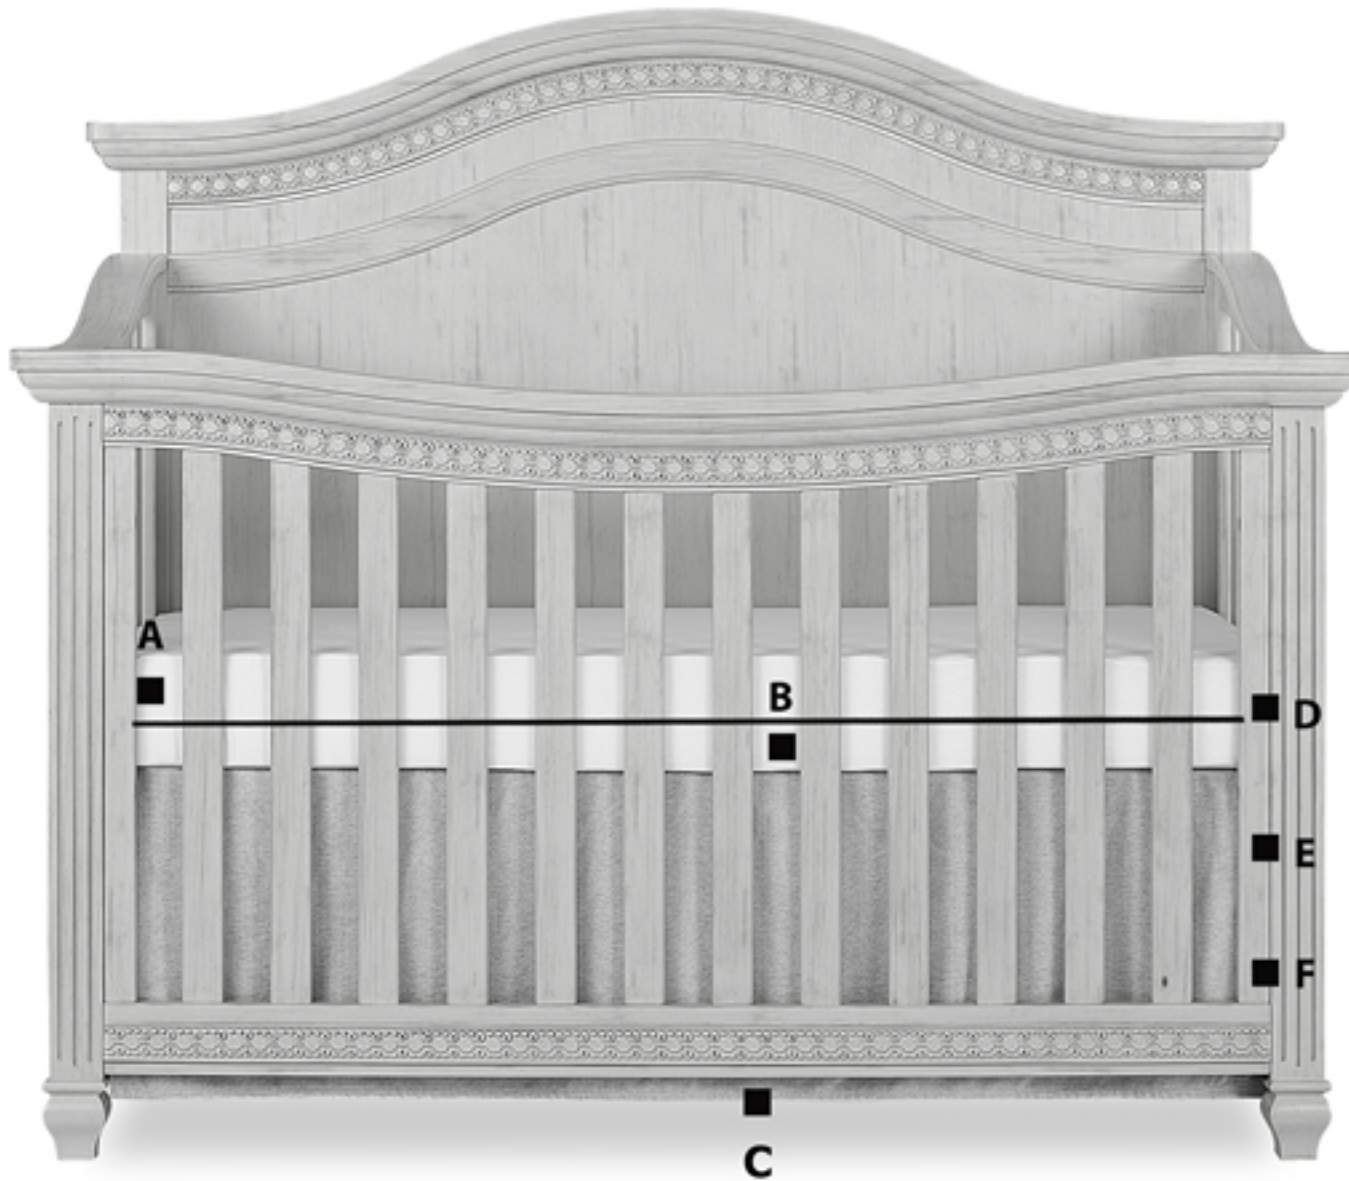

Madison

Curve Top Convertible Crib

Madison

Curve Top Dimensions

A - Space between rails
~2"

B - Inner dimension of crib
~48.2"

C - Height from floor to crib
~3.7"

**D - Highest level of mattress
adjuster**
~16.9"

**E - Middle level of mattress
adjuster**
~11.9"

**F - Lowest level of mattress
adjuster**
~6.8"