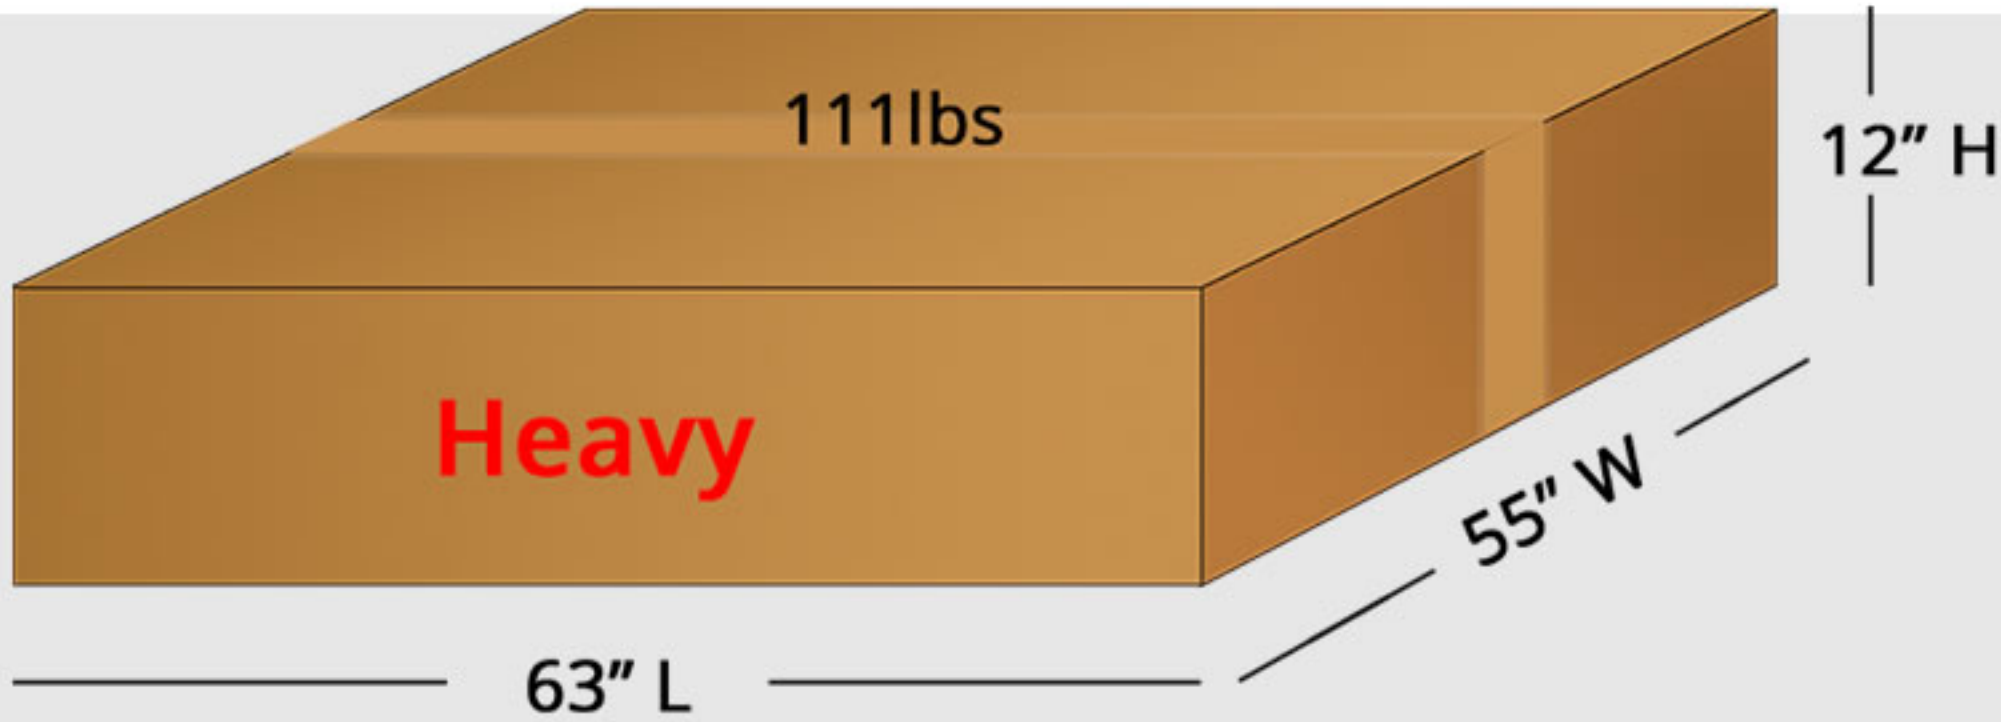

Dimensions: 63" L x 55" W x 12" H

Weight: 111lbs

861_Madison_Flat_5_in_1_Convertible_Crib

Crib Box Vs Human

Crib Box Vs Human Vs Vehicle

SUV Trunk Dimensions:
≈ 48" W x 27" D x 42" H

Sedan Car Dimensions:
≈ 42" W x 38" D x 20" H