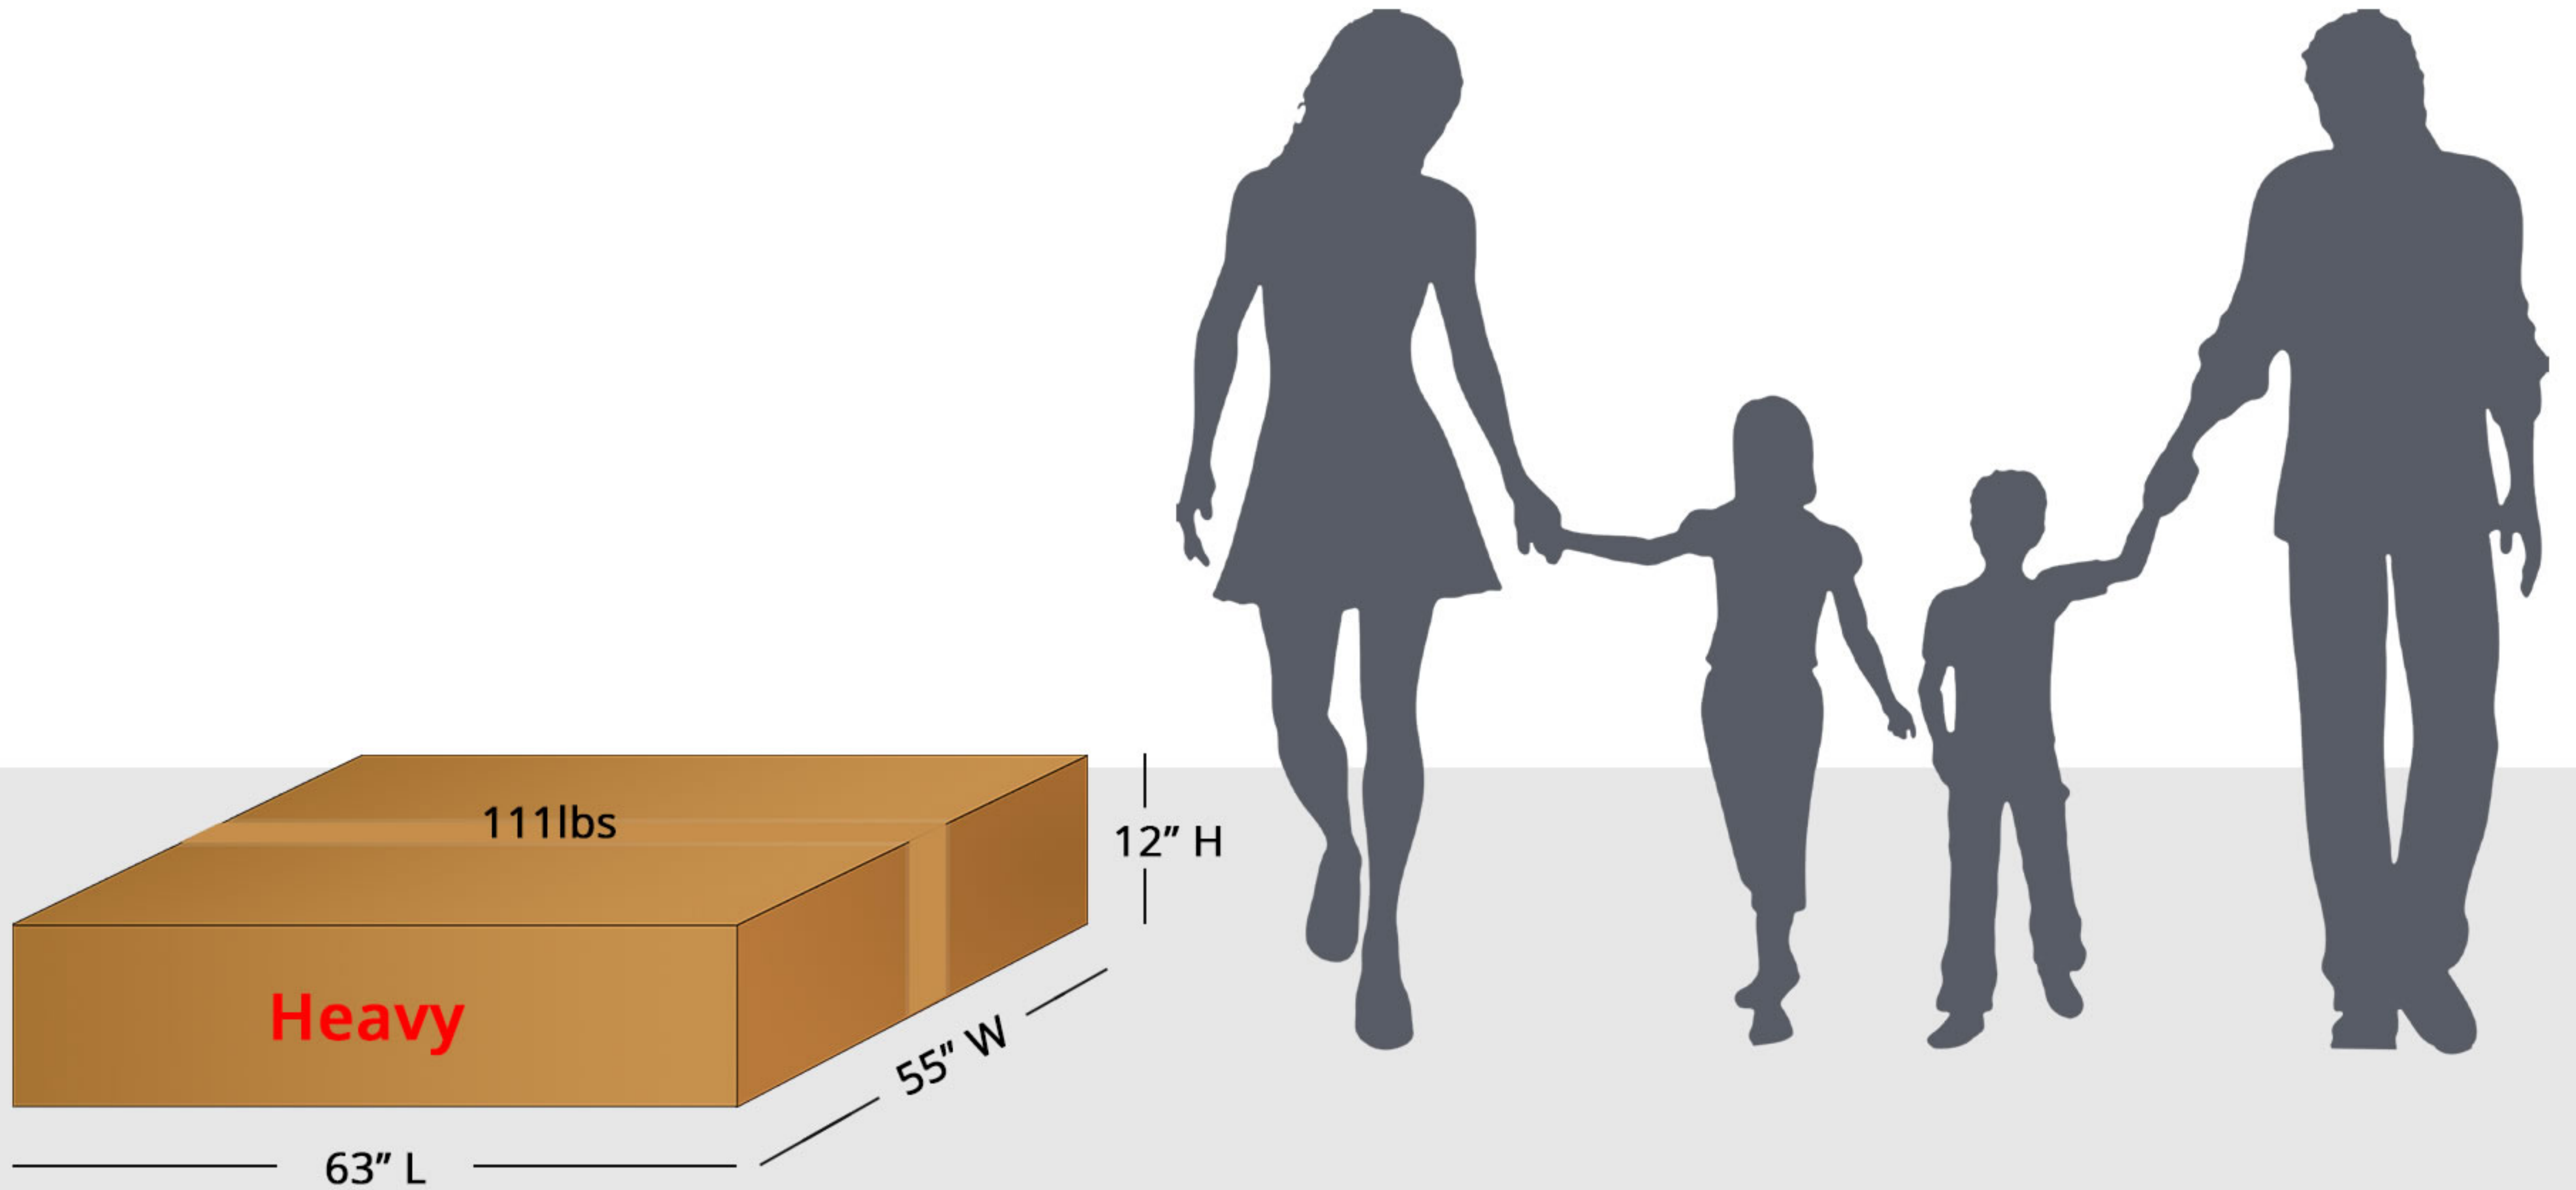

Dimensions: 63" L x 55" W x 12" H

Weight: 111lbs

861_Madison_Flat_5_in_1_Convertible_Crib

Crib Box Vs Human

Crib Box Vs Human Vs Vehicle

SUV Trunk Dimensions:
≈ 48" W x 27" D x 42" H

Sedan Car Dimensions:
≈ 42" W x 38" D x 20" H