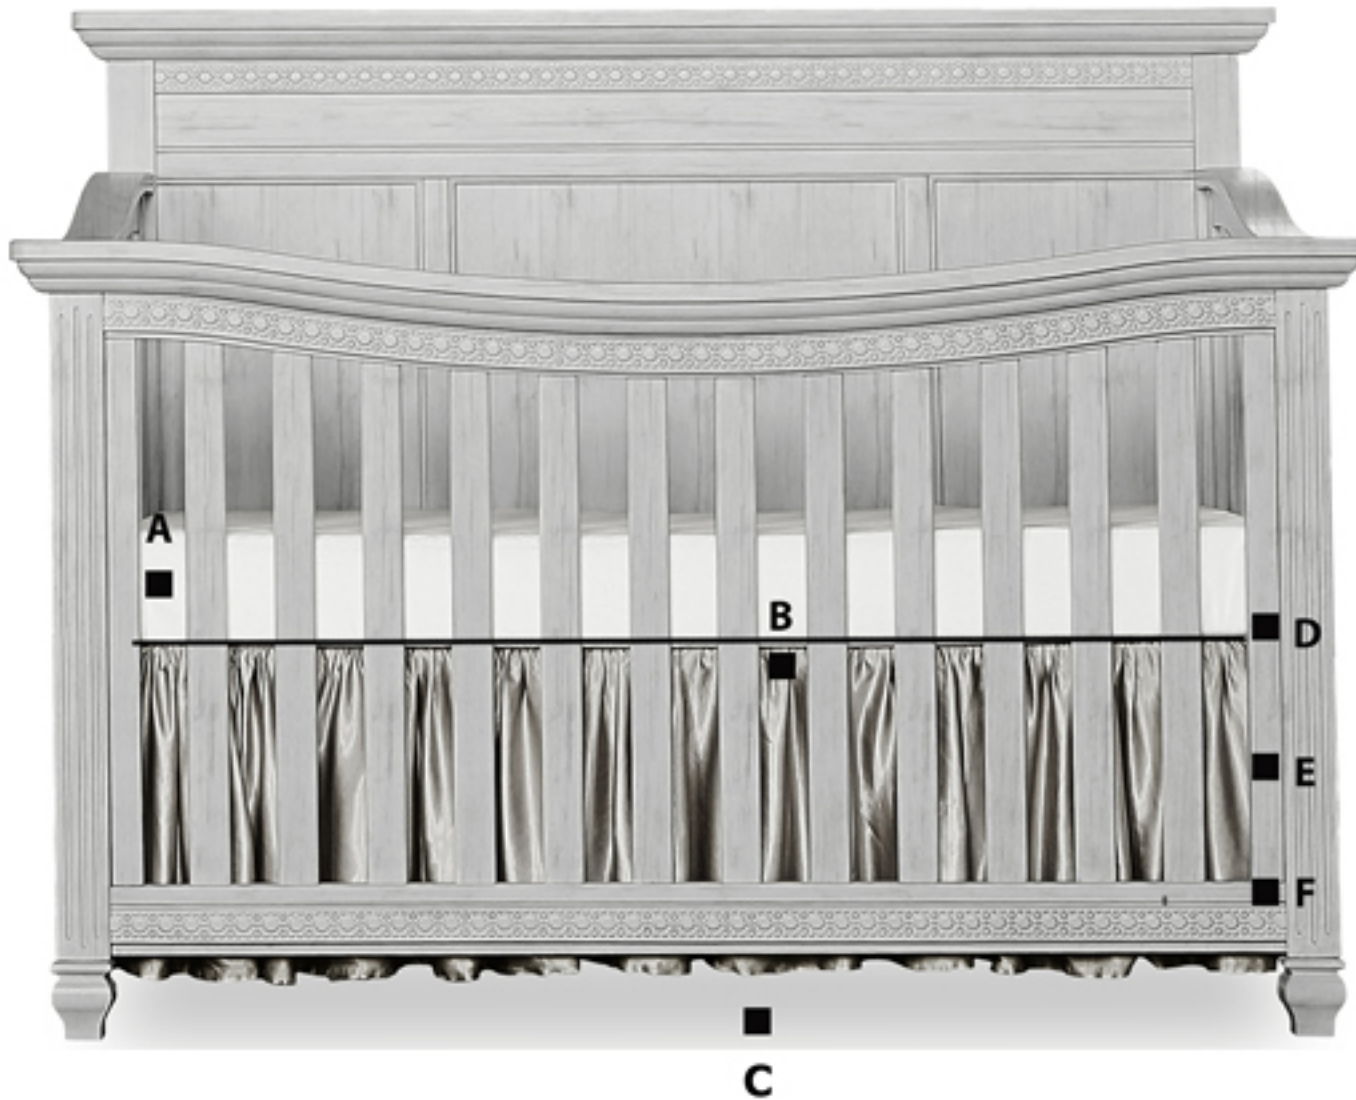

Madison

Flat Top Convertible Crib

Madison

Flat Top Dimensions

A - Space between rails

~2"

B - Inner dimension of crib

~48.2"

C - Height from floor to crib

~3.7"

**D - Highest level of mattress
adjuster**

~16.9"

**E - Middle level of mattress
adjuster**

~11.9"

**F - Lowest level of mattress
adjuster**

~6.8"