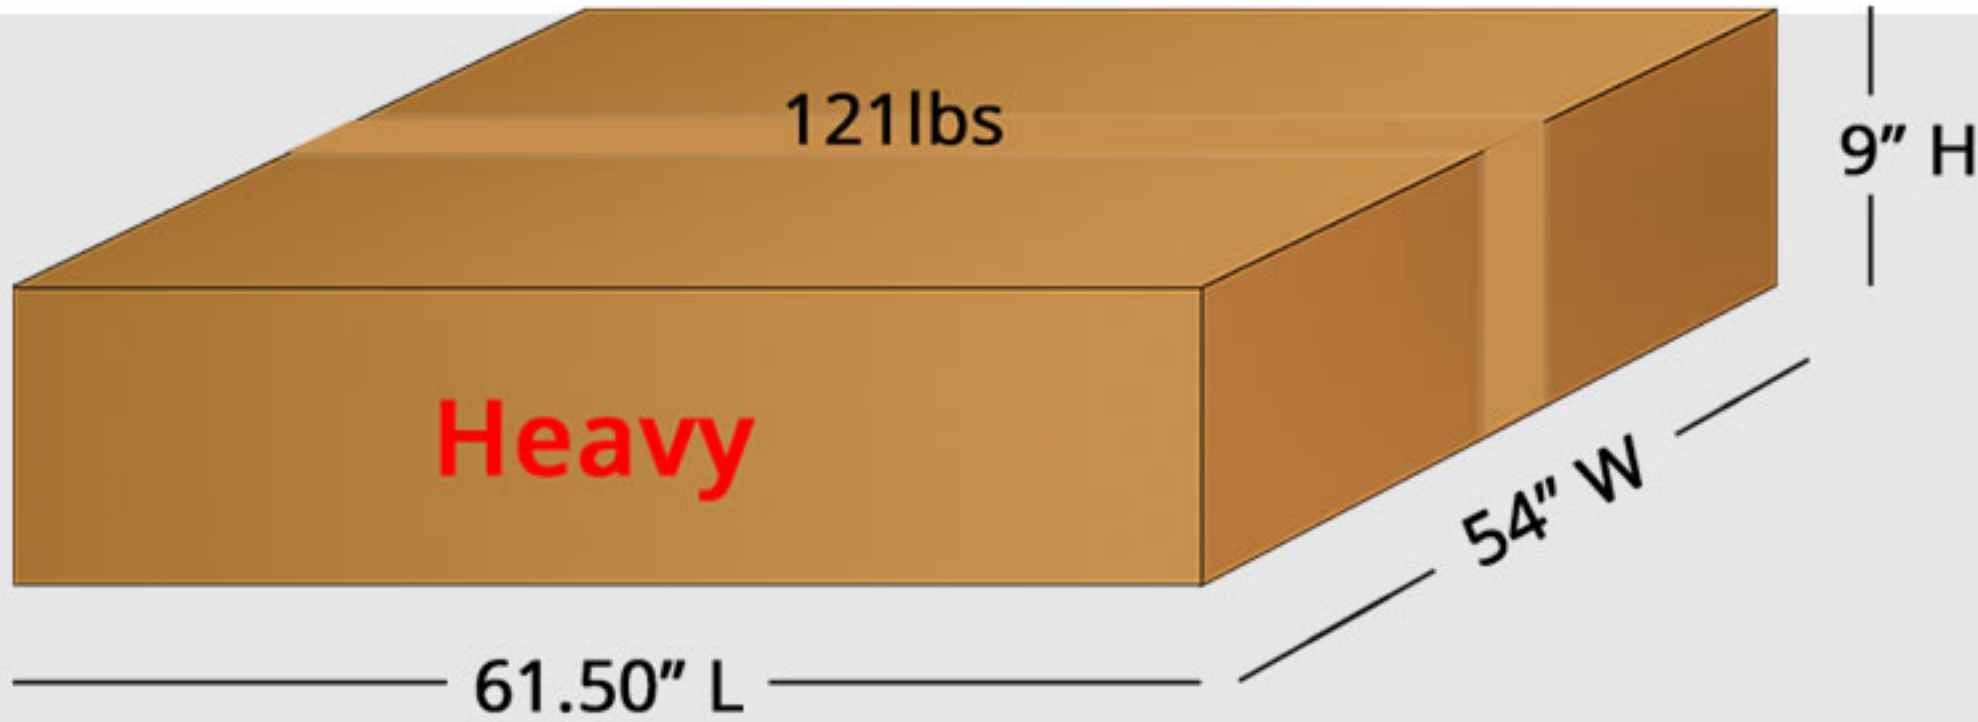

Dimensions: 61.50" L x 54" W x 9" H

Weight: 121lbs

870\_Adele\_5\_in\_1\_Convertible\_Crib

# Crib Box Vs Human

# Crib Box Vs Human Vs Vehicle

SUV Trunk Dimensions:  
≈ 48" W x 27" D x 42" H

Sedan Car Dimensions:  
≈ 42" W x 38" D x 20" H