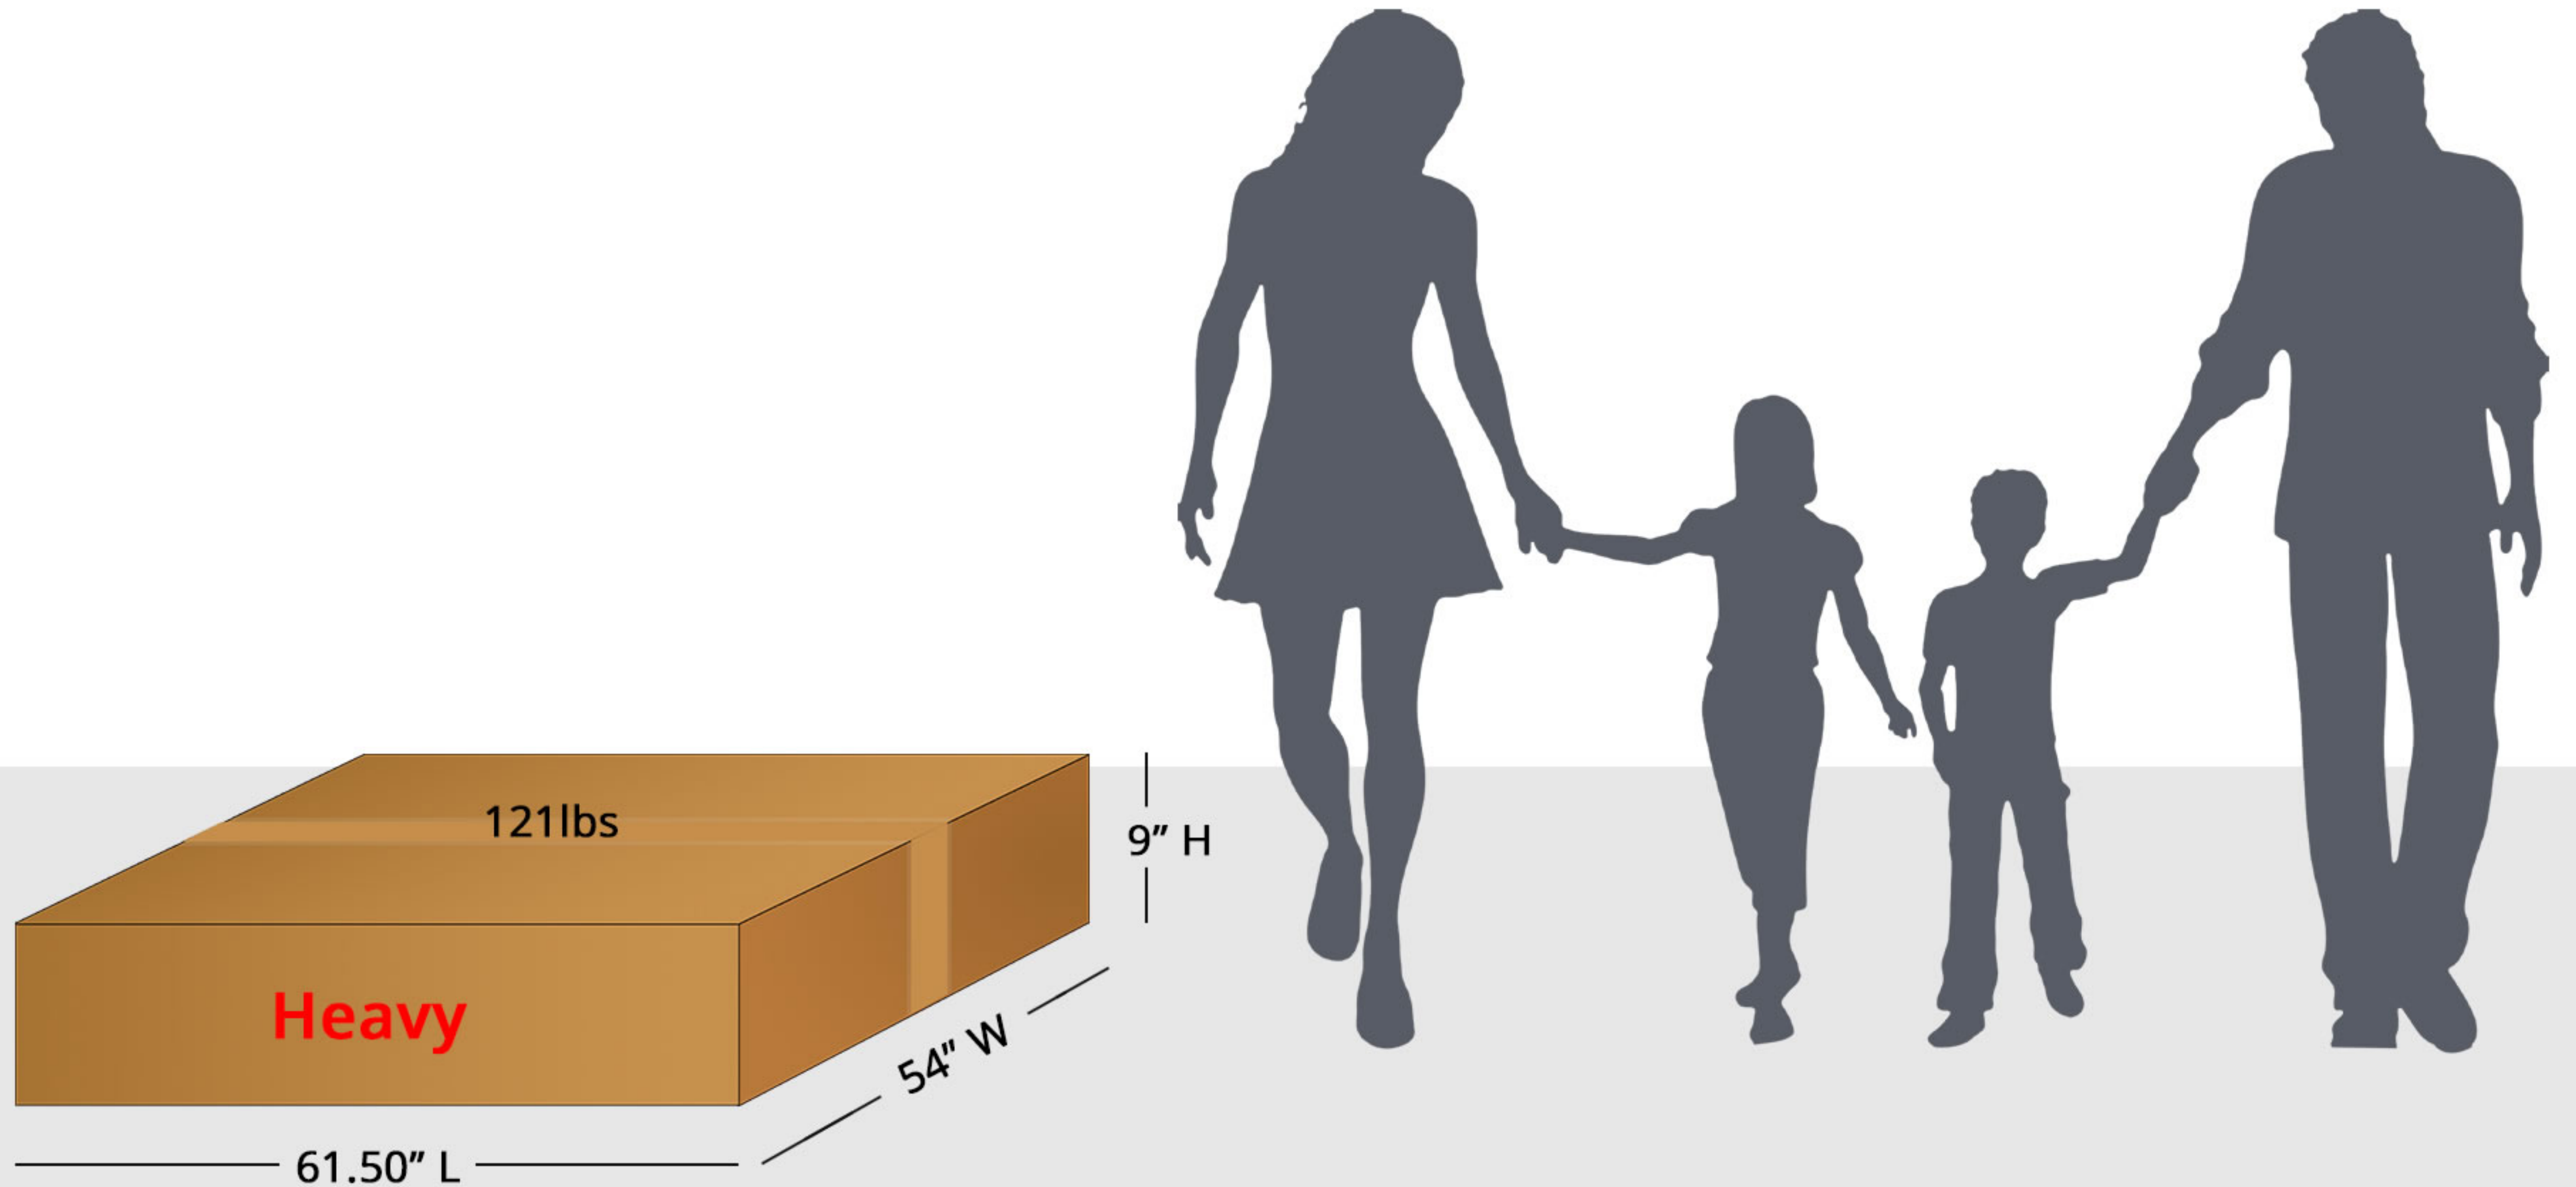

Dimensions: 61.50" L x 54" W x 9" H

Weight: 121lbs

870\_Adele\_5\_in\_1\_Convertible\_Crib

# Crib Box Vs Human

# Crib Box Vs Human Vs Vehicle

SUV Trunk Dimensions:  
≈ 48" W x 27" D x 42" H

Sedan Car Dimensions:  
≈ 42" W x 38" D x 20" H