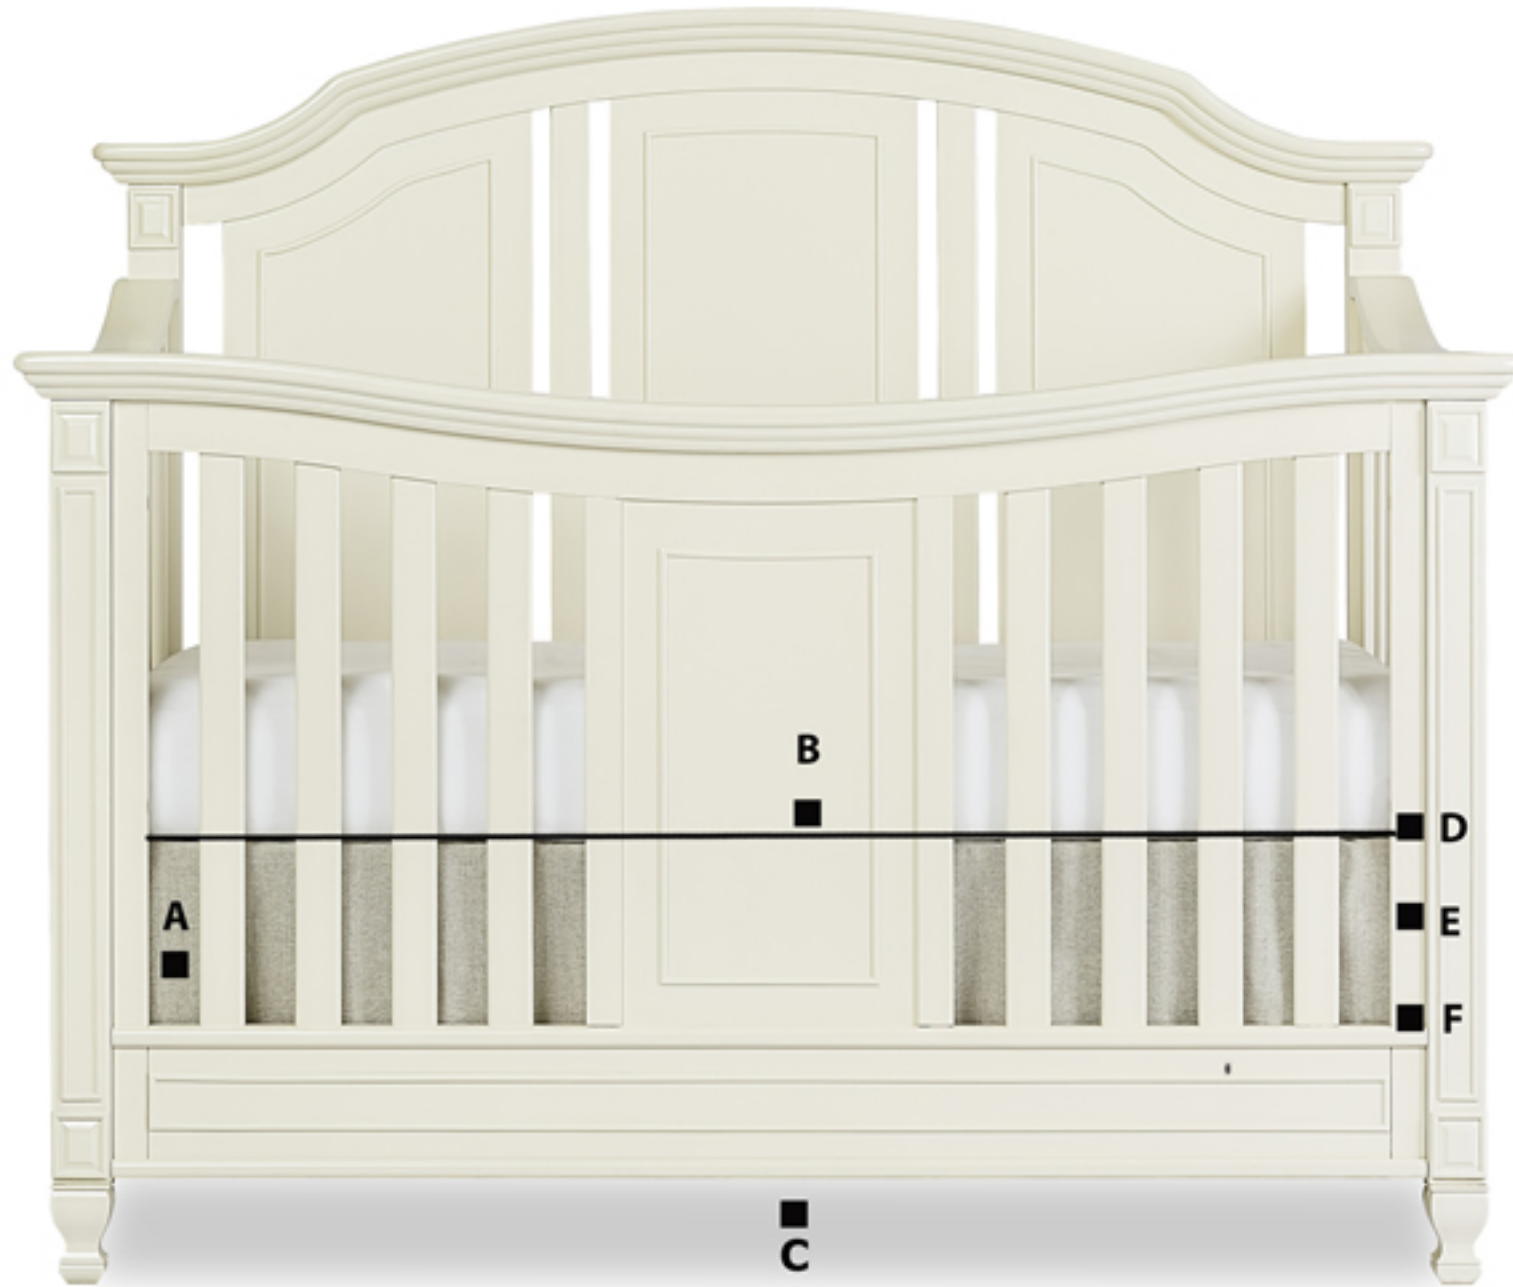

Adele

Convertible Crib

Adele

Dimensions

A - Space between rails
~ 1.9"

B - Inner dimension of crib
~ 52.3"

C - Height from floor to crib
~ 4.1"

D - Highest level of mattress adjuster
~ 17.4"

E - Middle level of mattress adjuster
~ 12.4"

F - Lowest level of mattress adjuster
~ 7.3"